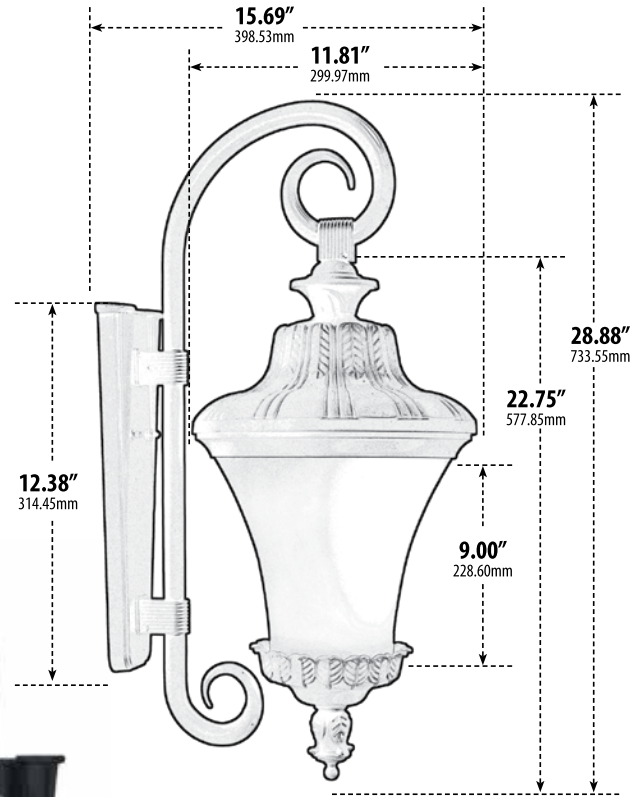

GM460

WALL FIXTURE

DL-C35-LED4W

- ▶ **Material:** Powder Coated Cast Aluminum
- ▶ **Lens:** Heat Resistant, Tempered Frosted Glass
- ▶ **Lamp:** Candelabra Type Lamp (Not Included) - LED Lamp Included
- ▶ **Available Finish:** Black, Verde Green
- ▶ **ETL Approved**

- ▶ **Base:** E12 Candelabra Base
- ▶ **Lamp:** 4W LED CERAMIC FILAMENT 30K & 60K 120V
- ▶ **Lamp Color:** White
- ▶ **Lamp Size:** 3.73"H x 1.35"W
- ▶ **Lumens:** 280 Lm

MODEL NUMBER	LAMP TYPE	ILLUMINANT TYPE	WATTS (W)	VOLTS (V)	LAMP(S) INCLUDED?
GM460	T-Type	Incandescent	60	120	NO
GM460-LED4	T-Type LED	Filament LED	3 x 4	120	YES

LED Available in 30K or 60K

Overall Dimensions:
28.88"H x 11.81"W x 15.69"D

Weight: 11.2 lbs
Approximate Wire Length: 9.00"
Box Dimensions: 30.25"H x 16.38"W x 12.25"D

DABMAR LIGHTING INCORPORATED

320 Graves Ave . Oxnard, CA 93030 . 805.604.9090 . f: 805.604.9050 . www.dabmar.com
4693 19th Street Ct E . Bradenton, FL 34203