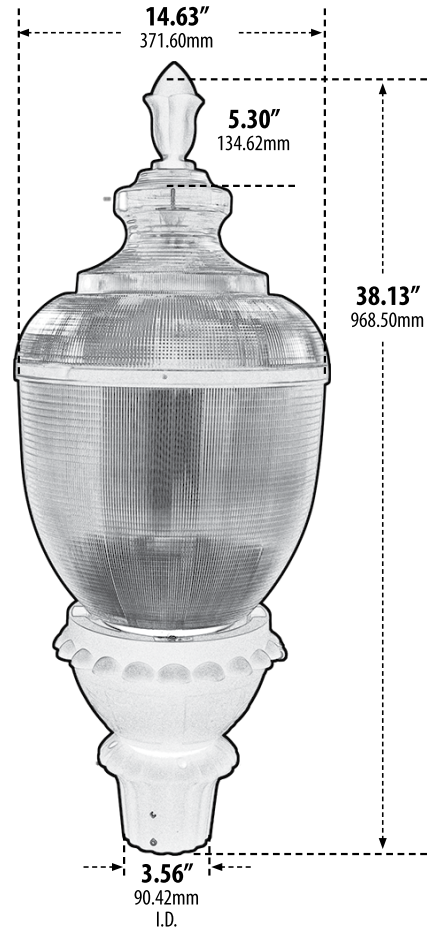

GM6800

LARGE POST FIXTURE

P-RDR-GM02
3" Reducer from 3.5" to fit 3" Post
(sold separately)

- ▶ **Material:** Powder Coated Cast Aluminum
- ▶ **Lens:** Clear, Prismatic, Heat Resistant, Polycarbonate
- ▶ **Available Finish:** Black, Bronze, Verde Green
- ▶ **ETL Approved**

**AVAILABLE IN 75W LED Add -LED75 to Model Number

**AVAILABLE IN 120W LED Add -LED120 to Model Number

Overall Dimensions:

155.63"H x 14.63"W x 14.63"D

Weight: 86.42 lbs

Box Dimensions: 16.50"H x 16.50"W x 30.50"D (Head Only)

MODEL NUMBER	LAMP TYPE	ILLUMINANT TYPE	WATTS (W)	VOLTS (V)	LAMP(S) INCLUDED?
GM6800**	A-Type	Incandescent	100	120	NO
GM6810	HID	HPS/MOG	70	120	YES
GM6810-MT	HID	HPS/MOG	70	MT	YES
GM6820	HID	HPS/MOG	100	120	YES
GM6820-MT	HID	HPS/MOG	100	MT	YES
GM6830	HID	HPS/MOG	150	120	YES
GM6830-MT	HID	HPS/MOG	150	MT	YES
GM6840	HID	MH/MOG	70	120	YES
GM6840-MT	HID	MH/MOG	70	MT	YES
GM6850	HID	MH/MOG	100	120	YES
GM6850-MT	HID	MH/MOG	100	MT	YES
GM6860	HID	MH/MOG	150	120	YES
GM6860-MT	HID	MH/MOG	150	MT	YES
GM6870	HID	MH/MOG	175	120	YES
GM6870-MT	HID	MH/MOG	175	MT	YES