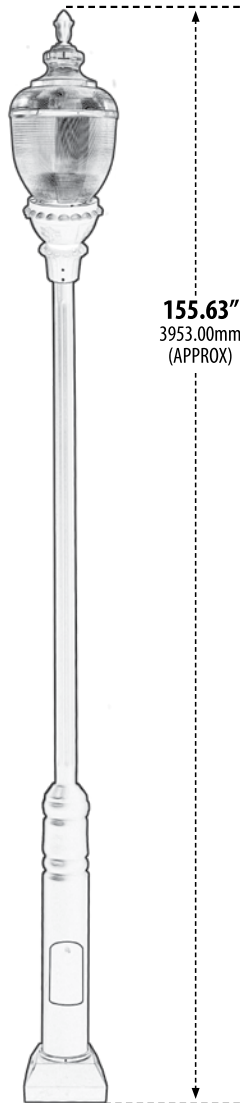

GM6800

LARGE POST FIXTURE

P-RDR-GM02
3" Reducer from 3.5" to fit 3" Post
(sold separately)

- ▶ **Material:** Powder Coated Cast Aluminum
- ▶ **Lens:** Clear, Prismatic, Heat Resistant, Polycarbonate
- ▶ **Available Finish:** Black, Bronze, Verde Green
- ▶ **ETL Approved**

**AVAILABLE IN 75W LED Add -LED75 to Model Number

**AVAILABLE IN 120W LED Add -LED120 to Model Number

Overall Dimensions:

155.63"H x 14.63"W x 14.63"D

Weight: 86.42 lbs

Box Dimensions: 16.50"H x 16.50"W x 30.50"D (Head Only)

MODEL NUMBER	LAMP TYPE	ILLUMINANT TYPE	WATTS (W)	VOLTS (V)	LAMP(S) INCLUDED?
GM6800**	A-Type	Incandescent	100	120	NO
GM6810	HID	HPS/MOG	70	120	YES
GM6810-MT	HID	HPS/MOG	70	MT	YES
GM6820	HID	HPS/MOG	100	120	YES
GM6820-MT	HID	HPS/MOG	100	MT	YES
GM6830	HID	HPS/MOG	150	120	YES
GM6830-MT	HID	HPS/MOG	150	MT	YES
GM6840	HID	MH/MOG	70	120	YES
GM6840-MT	HID	MH/MOG	70	MT	YES
GM6850	HID	MH/MOG	100	120	YES
GM6850-MT	HID	MH/MOG	100	MT	YES
GM6860	HID	MH/MOG	150	120	YES
GM6860-MT	HID	MH/MOG	150	MT	YES
GM6870	HID	MH/MOG	175	120	YES
GM6870-MT	HID	MH/MOG	175	MT	YES