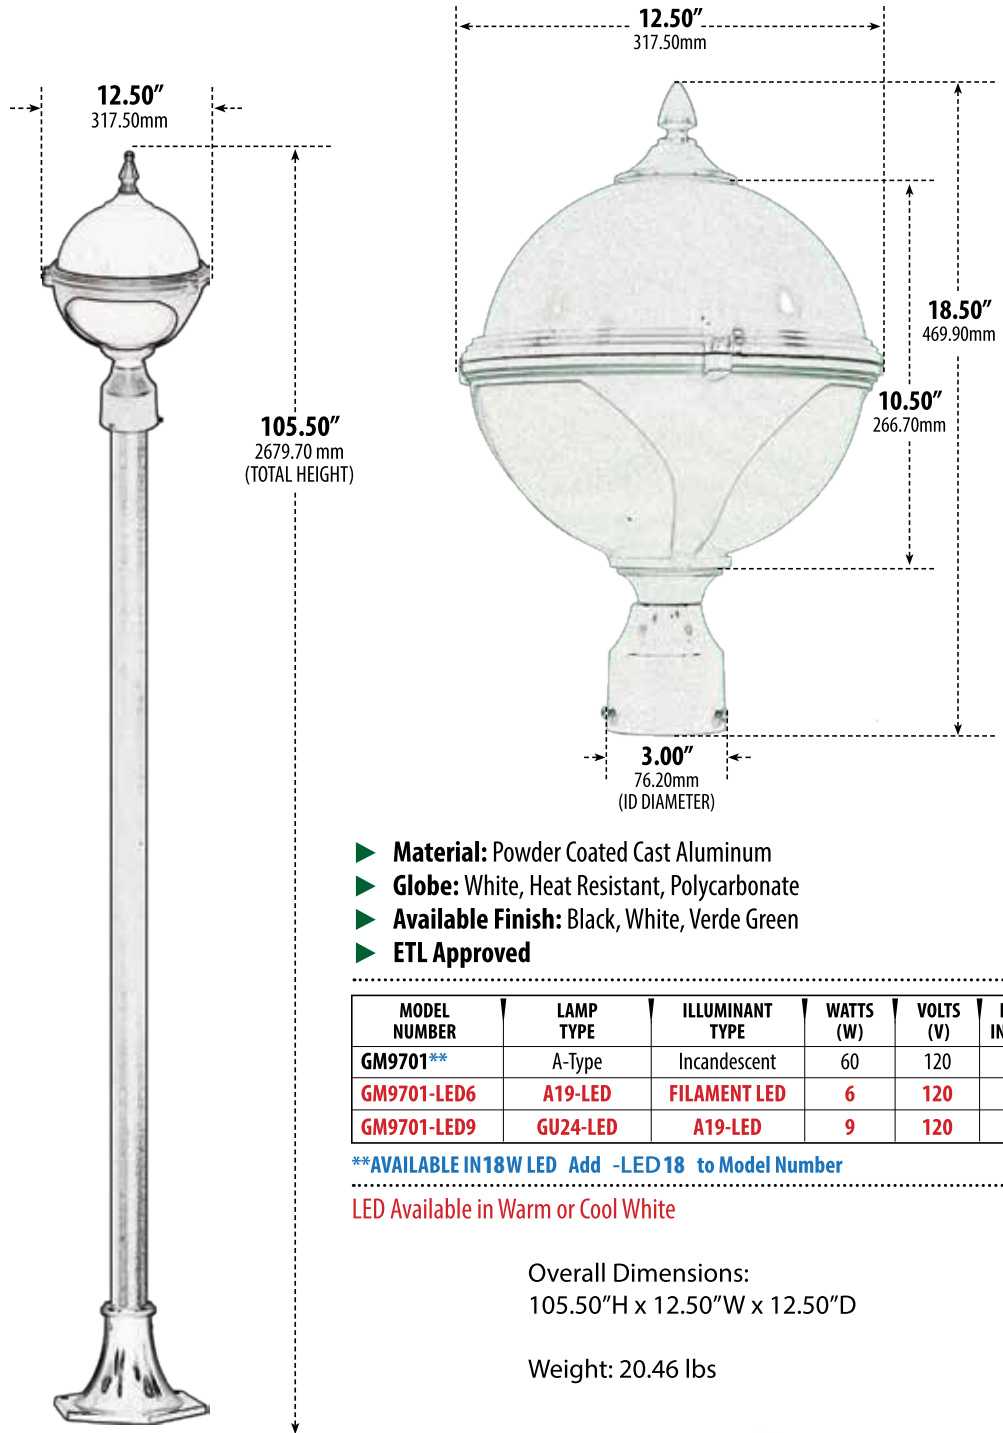

GM9701

POST FIXTURE

- ▶ **Material:** Powder Coated Cast Aluminum
- ▶ **Globe:** White, Heat Resistant, Polycarbonate
- ▶ **Available Finish:** Black, White, Verde Green
- ▶ **ETL Approved**

MODEL NUMBER	LAMP TYPE	ILLUMINANT TYPE	WATTS (W)	VOLTS (V)	LAMP(S) INCLUDED?
GM9701**	A-Type	Incandescent	60	120	NO
GM9701-LED6	A19-LED	FILAMENT LED	6	120	YES
GM9701-LED9	GU24-LED	A19-LED	9	120	YES

**AVAILABLE IN 18W LED Add -LED 18 to Model Number

LED Available in Warm or Cool White

Overall Dimensions:
105.50"H x 12.50"W x 12.50"D

Weight: 20.46 lbs

DABMAR
LIGHTING

DABMAR LIGHTING INCORPORATED

320 Graves Ave . Oxnard, CA 93030 . 805.604.9090 . f: 805.604.9050 . www.dabmar.com