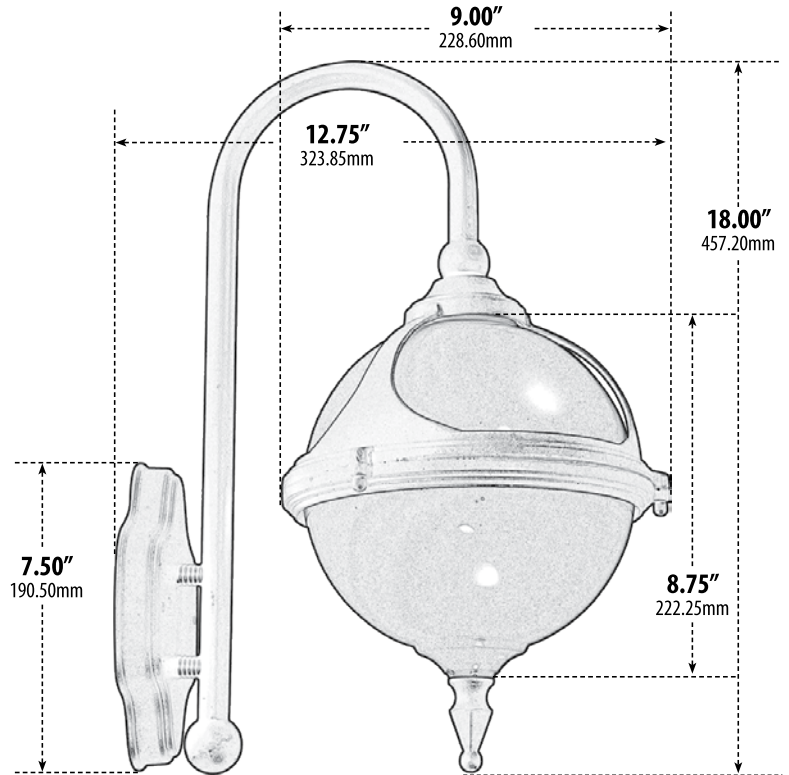

# GM986

## WALL FIXTURE

- ▶ **Material:** Powder Coated Cast Aluminum
- ▶ **Globe:** White, Heat Resistant, Polycarbonate
- ▶ **Available Finish:** White
- ▶ **ETL Approved**

MODEL NUMBER	LAMP TYPE	ILLUMINANT TYPE	WATTS (W)	VOLTS (V)	LAMP(S) INCLUDED?
GM986**	A-Type	Incandescent	60	120	NO
GM986-LED6	A19-LED	FILAMENT LED	6	120	YES
GM986-LED9	GU24-LED	A19-LED	9	120	YES

\*\*AVAILABLE IN 18W LED Add -LED18 to Model Number

Overall Dimensions:  
18.00"H x 9.00"W x 12.75"D

Weight: 3.00 lbs  
Approximate Wire Length: 5.00"  
Box Dimensions:  
18.63"H x 13.75"W x 9.38"D

Incandescent (No Lamp Included)  
Maximum Wattage: 60 Watts