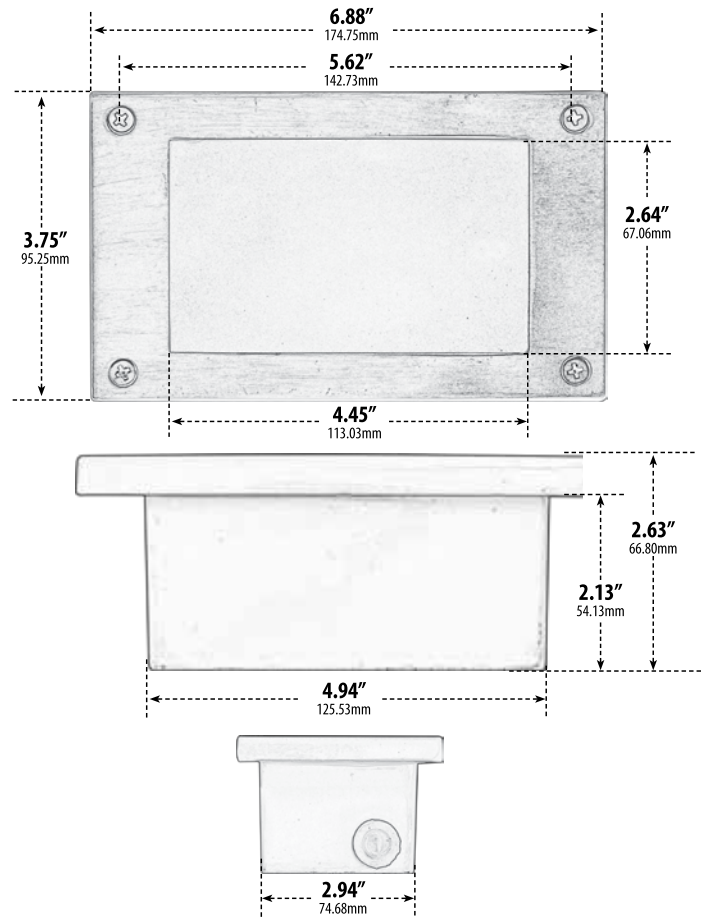

LV-LED650-BZ

RECESSED OPEN FACE BRICK, STEP AND WALL LIGHT

- ▶ **Material:** Powder Coated Cast Aluminum
- ▶ **Lens:** Clear, Heat Resistant, Tempered Glass
- ▶ **Lamp:** Integrated LED Board

MODEL NUMBER	LAMP TYPE	ILLUMINANT TYPE	WATTS (W)	VOLTS (V)	LAMP(S) INCLUDED?
LV-LED650	LED	LED BOARD	3	12	YES

- ▶ **Available Color:** Glossy Bronze
- ▶ **Recessed Mount:** (Concrete)
- ▶ **Connector Available:** P-CN01 (sold separately)
- ▶ **ETL Approved**

Overall Dimensions:
3.88"H x 6.44"W x 2.63"D

Weight: 1.0 lbs
Box Dimensions: 6.50"H x 4.00"W x 3.00"D
Lamp Included