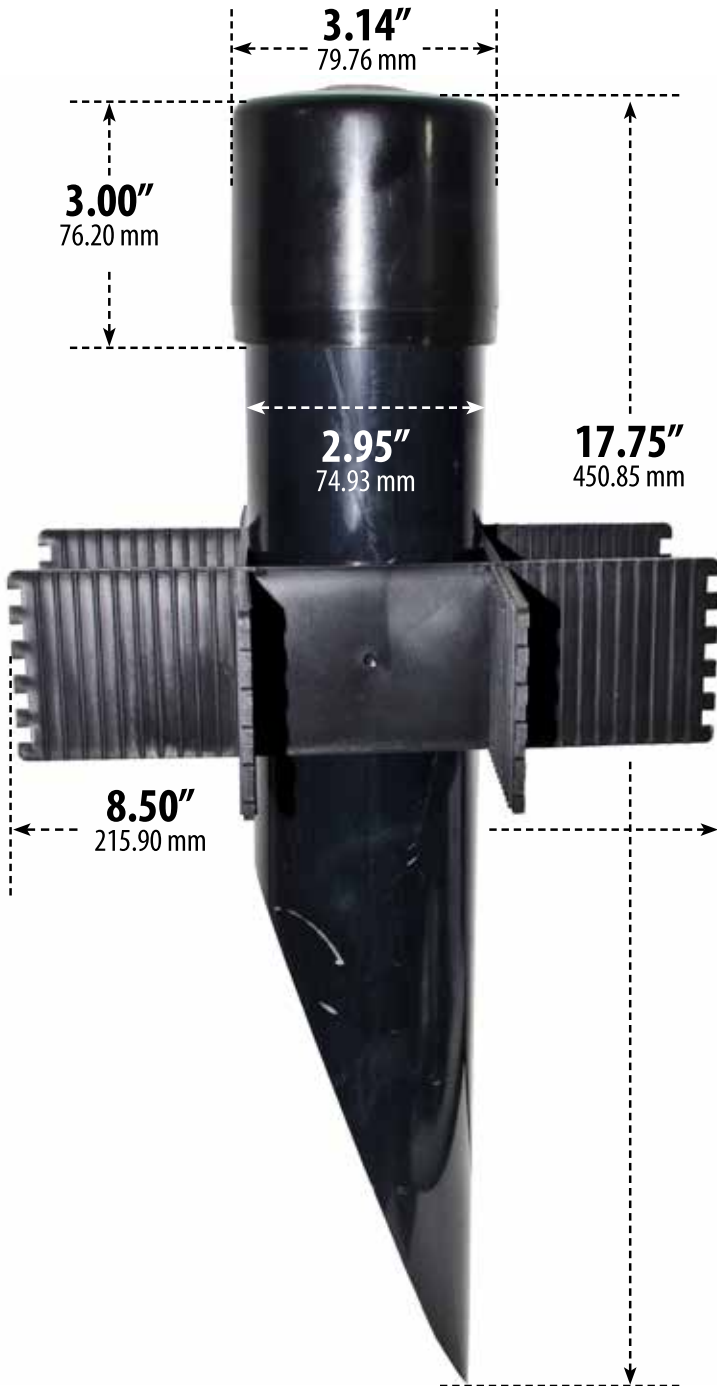

LV-S6

FEMALE GROUND SPIKE

- ▶ **Material:** PVC
 - ▶ **1/2" NPT**
 - ▶ **Available Finish:**
Black, White,
Verde Green
- Weight: 1.8 lbs**

- LV-S6-CAP-B** (Black)
 - LV-S6-CAP-W** (White)
 - LV-S6-CAP-VG** (Verde Green)
- Cap Also Available Separately