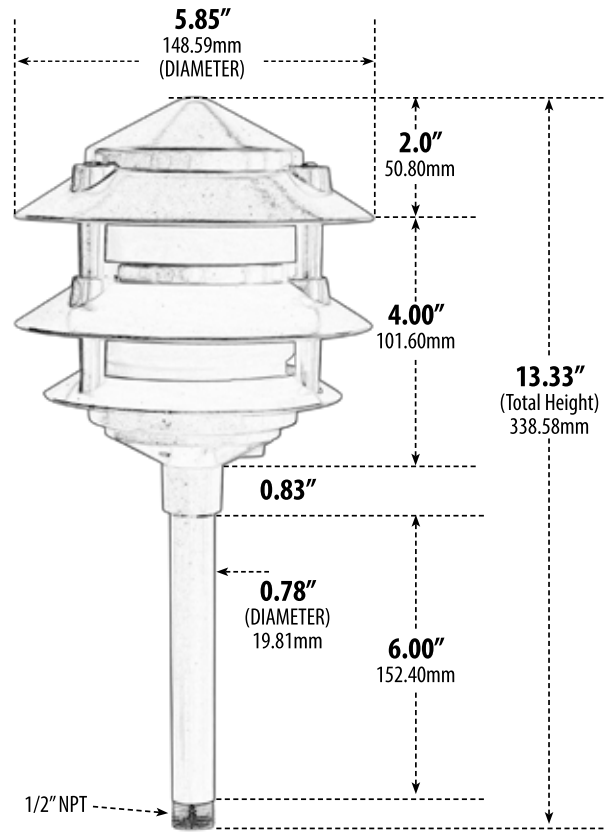

# LV102

## THREE-TIER PAGODA LIGHT PATH, WALKWAY AND AREA LIGHTING

- ▶ **Material:** Powder Coated Cast Aluminum
- ▶ **Lens:** Frosted, Heat Resistant, Tempered Glass
- ▶ **Lamp:** JC Bi-Pin Base (50W Maximum) Available in 30K or 64K (LED)

- ▶ **Amber Lamp:** Silicone G4 Bi-Pin (Turtle Friendly)
- ▶ **6" Riser Included**
- ▶ **1/2" NPT**
- ▶ **Ground Spike Included for Installation**
- ▶ **Connector Available:** P-CN01 (sold separately)
- ▶ **Available Finish:** Black, Bronze, Green, Verde Green
- ▶ **ETL Approved**

Overall Dimensions:  
13.33"H x 5.85"W x 5.85"D

Weight: 1.80 lbs  
Approximate Wire Length: 18"  
Box Dimensions: 9.00"H x 6.25"W x 6.00"D

**DABMAR**  
LIGHTING

DABMAR LIGHTING INCORPORATED

320 Graves Ave . Oxnard, CA 93030 . 805.604.9090 . f: 805.604.9050 . www.dabmar.com  
4693 19th Street Ct E . Bradenton, FL 34203