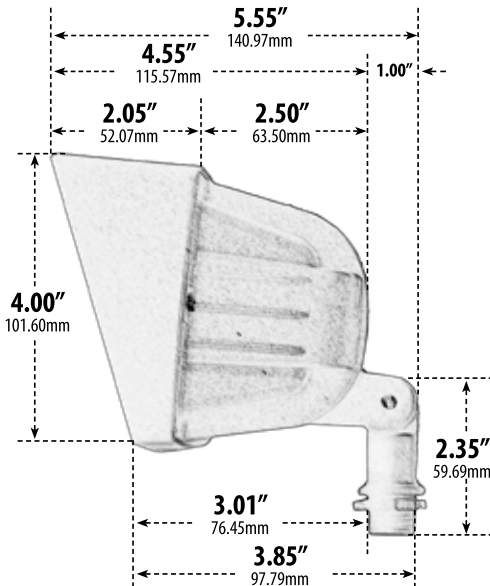

LV105-HOOD

AREA FLOOD LIGHT WITH HOOD

- ▶ **Material:** Powder Coated Cast Aluminum
- ▶ **Lens:** Clear, Heat Resistant, Tempered Glass
- ▶ **Lamp:** JC Bi-Pin Base (50W Maximum) Available in 30K or 64K (LED)

MODEL NUMBER	LAMP TYPE	ILLUMINANT TYPE	WATTS (W)	VOLTS (V)	LAMP(S) INCLUDED?
LV105-HOOD	JC	HALOGEN	20	12	YES
LV-LED105-HOOD	JC-LED	LED	4.0	12	YES

Pre-wired with UL Listed Direct Burial Wire/Cable

- ▶ **Adjustable Knuckle with 1/2" NPT**
- ▶ **Ground Spike Included for Installation**
- ▶ **Connector Available:** P-CN01 (sold separately)
- ▶ **Available Finish:** Black, White, Bronze, Green, Verde Green
- ▶ **ETL Approved**

Overall Dimensions: 6.00"H x 5.55"W x 5.55"D
 Maximum Height: 6.00"
 Minimum Height: 5.50"
 Width: 5.55"
 Maximum Depth: 5.50"
 Minimum Depth: 4.00"

Weight: 1.0 lbs
 Approximate Wire Length: 15.0"
 Box Dimensions: 4.00"W x 8.25"H x 5.63"D