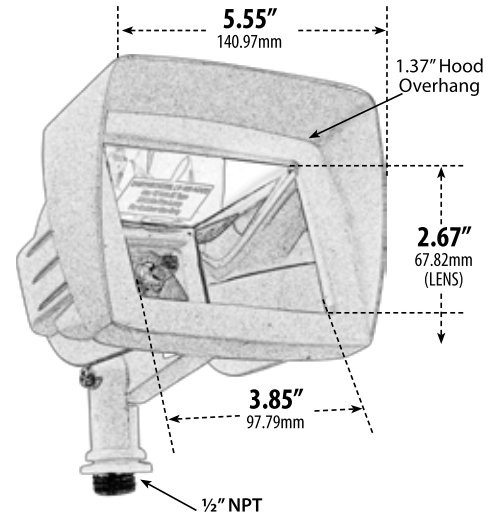

LV105-HOOD

AREA FLOOD LIGHT WITH HOOD

- ▶ **Material:** Powder Coated Cast Aluminum
- ▶ **Lens:** Clear, Heat Resistant, Tempered Glass
- ▶ **Lamp:** JC Bi-Pin Base (50W Maximum) Available in 30K or 64K (LED)

MODEL NUMBER	LAMP TYPE	ILLUMINANT TYPE	WATTS (W)	VOLTS (V)	LAMP(S) INCLUDED?
LV105-HOOD	JC	HALOGEN	20	12	YES
LV-LED105-HOOD	JC-LED	LED	4.0	12	YES

Pre-wired with UL Listed Direct Burial Wire/Cable

- ▶ **Adjustable Knuckle with 1/2" NPT**
- ▶ **Ground Spike Included for Installation**
- ▶ **Connector Available:** P-CN01 (sold separately)
- ▶ **Available Finish:** Black, White, Bronze, Green, Verde Green
- ▶ **ETL Approved**

Overall Dimensions: 6.00"H x 5.55"W x 5.55"D
 Maximum Height: 6.00"
 Minimum Height: 5.50"
 Width: 5.55"
 Maximum Depth: 5.50"
 Minimum Depth: 4.00"

Weight: 1.0 lbs
 Approximate Wire Length: 15.0"
 Box Dimensions: 4.00"W x 8.25"H x 5.63"D