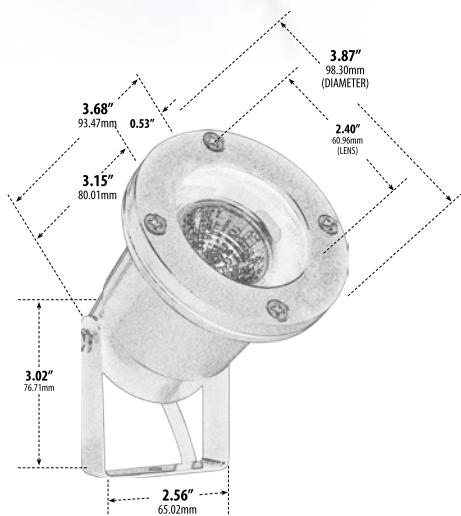

## DIRECTIONAL SPOT LIGHT

- **Material:** Powder Coated Cast Aluminum
- **Lens:** Clear, Heat Resistant, Tempered Glass
- **Lamp:** MR16 Bi-Pin Base (50W Maximum) Available in 27K or 65K (LED)

MODEL NUMBER	LAMP TYPE	ILLUMINANT TYPE	WATTS (W)	VOLTS (V)	LAMP(S) INCLUDED?
LV108	MR16	HALOGEN	20	12	YES
LV108-LED3	MR16-LED	LED	3	12	YES
LV108-LED5	MR16-LED	LED	5	12	YES
LV108-LED7	MR16-LED	LED	7	12	YES
LV108-LED4-RGBW	MR16-LED	LED	4	12	YES

Pre-wired with UL Listed Direct Burial Wire/Cable

- **Adjustable U-Shaped Bracket with Ground Spike**
- **P-SND-01 Tree Stand** (sold separately)
- **RGBW Lamp Requires/Remote:** P-RMT-DL-MR16-LED-4W-MC (sold separately)
- **Connector Available:** P-CN01 (sold separately)
- **Available Finish:** Black, White, Bronze, Green, Verde Green
- **ETL Approved**

**P-SND-01  
TREE STAND**  
(Sold Separately)

Overall Dimensions: 7.00\"H x 3.87\"W x 5.00\"D

Maximum Height: 8.00\"  
Minimum Height: 5.00\"  
Maximum Depth: 6.00\"  
Minimum Depth: 4.25\"

Weight: 1.00 lbs  
Approximate Wire Length: 17\"  
Box Dimensions: 7.50\"W x 4.75\"H x 3.75\"D