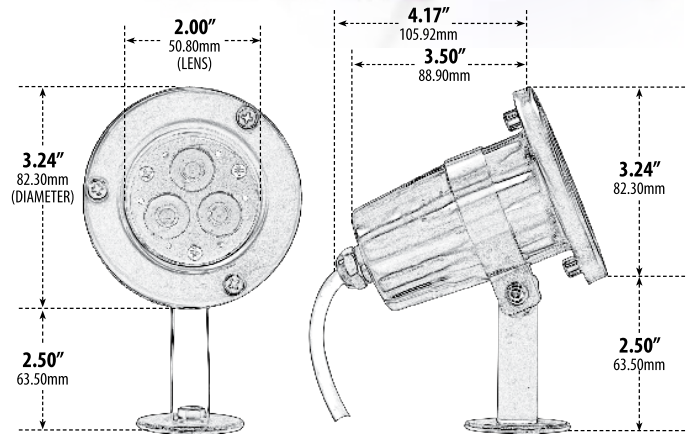

LV10

DIRECTIONAL SPOT LIGHT

- ▶ **Material:** Stainless Steel
- ▶ **Lens:** Clear, Heat Resistant, Tempered Glass
- ▶ **Lamp:** MR16 Bi-Pin Base (35W Maximum) Available in 27K or 65K

MODEL NUMBER	LAMP TYPE	ILLUMINANT TYPE	WATTS (W)	VOLTS (V)	LAMP(S) INCLUDED?
LV10	MR16	HALOGEN	20	12	YES
LV10-LED3	MR16-LED	LED	3	12	YES
LV10-LED5	MR16-LED	LED	5	12	YES
LV10-LED7	MR16-LED	LED	7	12	YES
LV10-LED4-RGBW	MR16-LED	LED	4	12	YES

Pre-wired with UL Listed Direct Burial Wire/Cable

- ▶ **Adjustable U-Shaped Bracket with Ground Spike**
- ▶ **P-SND-01 Tree Stand** (sold separately)
- ▶ **Connector Available:** P-CN01 (sold separately)
- ▶ **Available Finish:** Stainless Steel
- ▶ **RGBW Lamp Requires/Remote:** P-RMT-MR16-LED-4W-MC (sold separately)
- ▶ **ETL Approved**

Overall Dimensions:
 5.26\"H x 3.24\"W x 4.17\"D
 Maximum Height: 5.75\"
 Width: 3.25\"
 Maximum Depth: 4.50\"
 Minimum Depth: 4.25\"

Weight: 0.8 lbs
 Approximate Wire Length: 23\"
 Box Dimension:
 5.75\"H x 4.00\"W x 4.00\"D