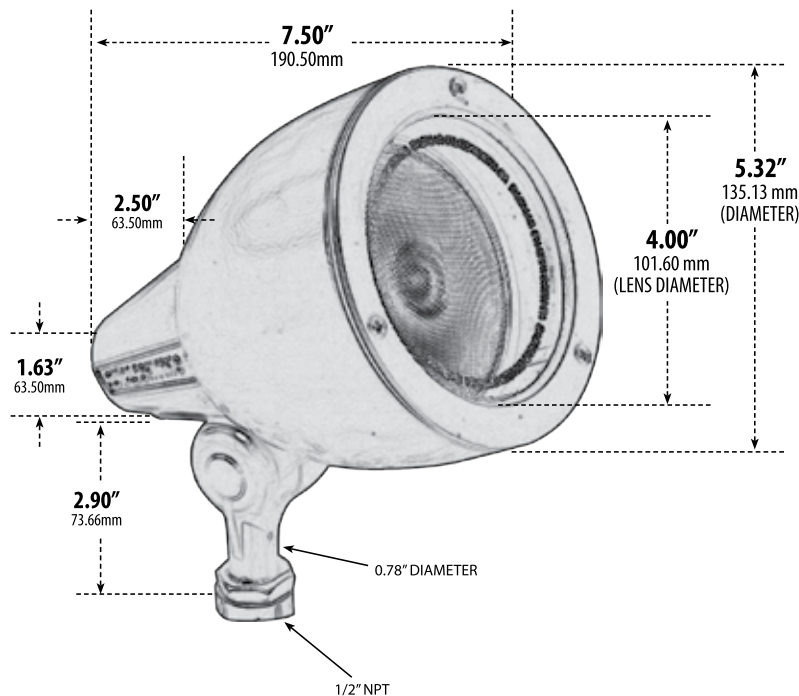

# LV119

## DIRECTIONAL SPOT LIGHT

- ▶ **Material:** Powder Coated Cast Aluminum
- ▶ **Lens:** Clear, Heat Resistant, Tempered Glass
- ▶ **Lamp:** PAR36 (50W Maximum)

MODEL NUMBER	LAMP TYPE	ILLUMINANT TYPE	WATTS (W)	VOLTS (V)	LAMP(S) INCLUDED?
LV119	PAR36	HALOGEN	50	12	YES
LV119-LED4	PAR36-LED	SMD LEDs	4	12	YES
LV119-LED6	PAR36-LED	SMD LEDs	6	12	YES
LV119-LED9	PAR36-LED	SMD LEDs	9	12	YES
LV119-LED9-RGBW	PAR36-LED	SMD LEDs	9	12	YES

Pre-wired with UL Listed Direct Burial Wire/Cable

- ▶ **Adjustable Knuckle with 1/2" NPT**
- ▶ **Ground Spike Included for Installation**
- ▶ **Connector Available:** P-CN01 (sold separately)
- ▶ **Available Color:** Green
- ▶ **RGBW Lamp Requires/Remote:** P-RMT-MR16-LED-4W-MC (sold separately)
- ▶ **ETL Approved**

Overall Dimensions:  
9.00"H x 5.32"W x 7.50"D

Maximum Height: 10.00"  
Minimum Height: 8.00"  
Width: 5.32"  
Maximum Depth: 7.75"  
Minimum Depth: 6.00"

Weight: 2.00 lbs  
Approximate Wire Length: 12"  
Box Dimensions: 7.25"H x 5.75"W x 5.75"D