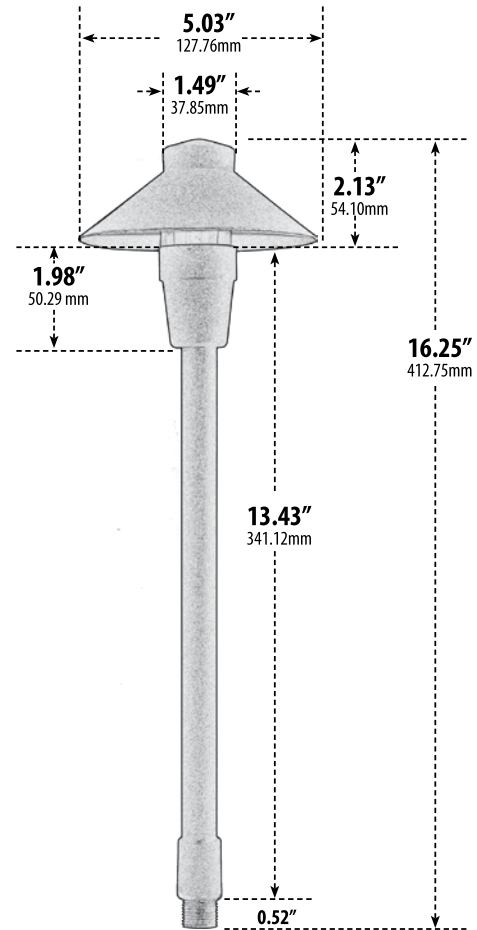

LV12

PATH, WALKWAY AND AREA LIGHT

- ▶ **Material:** Powder Coated Cast Aluminum
- ▶ **Lens:** White Reflector with Clear Plastic Diffuser
- ▶ **Lamp:** JC Bi-Pin Base (20W Maximum) Available in 30K or 64K (LED)

MODEL NUMBER	LAMP TYPE	ILLUMINANT TYPE	WATTS (W)	VOLTS (V)	LAMP(S) INCLUDED?
LV12	JC	HALOGEN	20	12	YES
LV-LED12	JC-LED	LED	2.5	12	YES

Pre-wired with UL Listed Direct Burial Wire/Cable

- ▶ **1/2" NPT**
- ▶ **Ground Spike Included for Installation**
- ▶ **Connector Available:** P-CN01 (sold separately)
- ▶ **Available Finish:** Black, Bronze, Verde Green
- ▶ **ETL Approval Pending**

Overall Dimensions:
16.25"H x 5.03"W x 5.03"D

Maximum Height: 16.25"
Width: 5.03"
Maximum Depth: 5.03"

Weight: 0.6 lbs
Approximate Wire Length: 37"
Box Dimensions:
13.50"H x 5.13"W x 4.38"D

DABMAR
LIGHTING