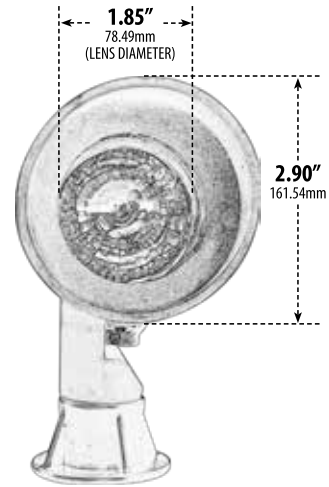

LV130

DIRECTIONAL SPOT LIGHT WITH HOOD

- ▶ **Material:** Powder Coated Cast Aluminum
- ▶ **Lens:** Clear, Heat Resistant, Tempered Glass
- ▶ **Lamp:** MR16 Bi-Pin Base (50W Maximum) Available in 27K or 65K (LED)

Pre-wired with UL Listed Direct Burial Wire/Cable

- ▶ **Adjustable Knuckle with 1/2" NPT**
- ▶ **Ground Spike Included for Installation**
- ▶ **RGBW Lamp Requires/Remote:** P-RMT-MR16-LED-4W-MC (sold separately)
- ▶ **Connector Available:** P-CN01 (sold separately)
- ▶ **Available Color:** Black, Bronze, Green, Verde Green
- ▶ **ETL Approved**

Overall Dimensions: 4.60"H x 2.90"W x 5.25"D

Maximum Height: 6.50"

Minimum Height: 4.60"

Maximum Depth: 5.25"

Minimum Depth: 4.00"

Weight: 0.8 lbs

Approximate Wire Length: 18"

Box Dimensions: 8.75"H x 4.00"W x 3.63"D