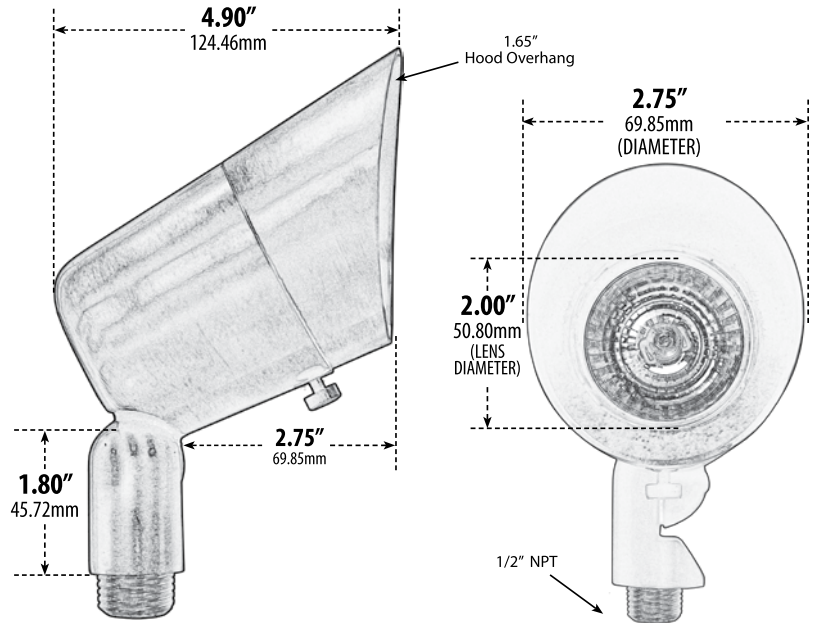

# LV131

## DIRECTIONAL SPOT LIGHT WITH HOOD

- ▶ **Material:** Cast Brass
- ▶ **Lens:** Clear, Convex, Heat Resistant, Tempered Glass
- ▶ **Lamp:** MR16 Bi-Pin Base (50W Maximum) Available in 27K or 65K (LED)

MODEL NUMBER	LAMP TYPE	ILLUMINANT TYPE	WATTS (W)	VOLTS (V)	LAMP(S) INCLUDED?
LV131	MR16	HALOGEN	20	12	YES
LV131-LED3	MR16-LED	LED	3	12	YES
LV131-LED5	MR16-LED	LED	5	12	YES
LV131-LED7	MR16-LED	LED	7	12	YES
LV131-LED4-RGBW	MR16-LED	LED	4	12	YES

Pre-wired with UL Listed Direct Burial Wire/Cable

- ▶ **Adjustable Knuckle with 1/2" NPT**
- ▶ **Ground Spike Included for Installation**
- ▶ **RGBW Lamp Requires/Remote:** P-RMT-DL-MR16-LED-4W-MC (sold separately)
- ▶ **Connector Available:** P-CN01 (sold separately)
- ▶ **Available Finish:** Antique Brass, Antique Bronze
- ▶ **ETL Approved**

Overall Dimensions:  
6.75"H x 2.75"W x 6.00"D

Maximum Height: 8.50"  
Minimum Height: 4.75"  
Maximum Depth: 7.00"  
Minimum Depth: 5.00"

Weight: 1.60 lbs  
Approximate Wire Length: 18.00  
Box Dimensions:  
8.88"H x 4.00"W x 3.50"D