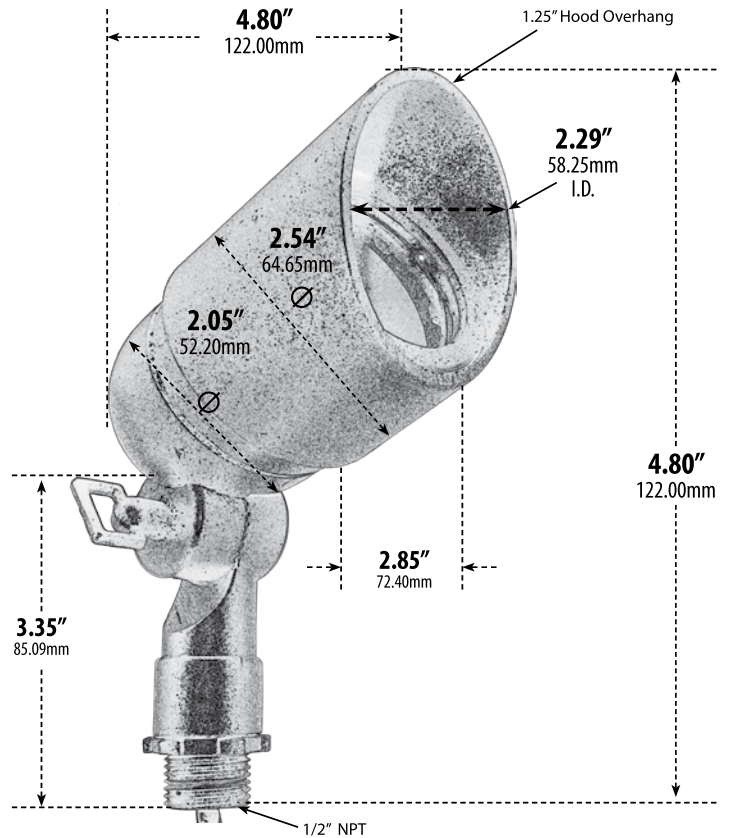

LV133

DIRECTIONAL SPOT LIGHT WITH ROTATABLE HOOD

- ▶ **Material:** Powder Coated Cast Aluminum
- ▶ **Lens:** Clear, Heat Resistant, Tempered Glass
- ▶ **Lamp:** MR16 Bi-Pin Base

MODEL NUMBER	LAMP TYPE	ILLUMINANT TYPE	WATTS (W)	VOLTS (V)	LAMP(S) INCLUDED?
LV133	MR16	HALOGEN	20	12	YES
LV133-LED3	MR16-LED	LED COB	3	12	YES
LV133-LED7	MR16-LED	SMD LED	7	12	YES

Pre-wired with UL Listed Direct Burial Wire/Cable

- ▶ **Adjustable Knuckle with 1/2" NPT**
- ▶ **Ground Spike Included for Installation**
- ▶ **Connector Available:** P-CN01 (sold separately)
- ▶ **Available Finish:** Black, Bronze, Verde Green
- ▶ **ETL Approved**

Overall Dimensions:
7.50"H x 2.23"W x 4.75"D

Maximum Height: 7.50"
Minimum Height: 5.00"
Maximum Depth: 4.80"
Minimum Depth: 3.50"

Weight: 0.80
Approximate Wire Length: 15.00"
Box Dimensions:
8.63"H x 4.00"W x 3.50"D