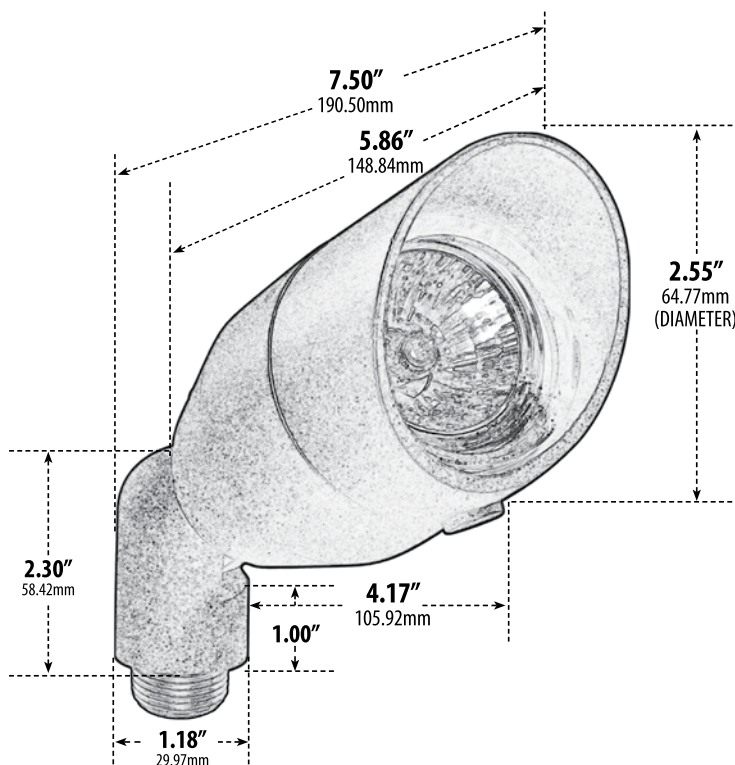

LV190

DIRECTIONAL SPOT LIGHT WITH HOOD

- ▶ **Material:** Powder Coated Cast Aluminum
- ▶ **Lens:** Clear, Heat Resistant, Tempered Glass
- ▶ **Lamp:** MR16 Bi-Pin Base, Spring Loaded (50W Maximum) Available in 27K or 65K (LED)

Pre-wired with UL Listed Direct Burial Wire/Cable

- ▶ **Adjustable Knuckle with 1/2" NPT**
- ▶ **Ground Spike Included for Installation**
- ▶ **RGBW Lamp Requires/Remote:** P-RMT-DL-MR16-LED-4W-MC (sold separately)
- ▶ **Connector Available:** P-CN01 (sold separately)
- ▶ **Available Color:** Black, Bronze, Patina Green, Verde Green, Dark Sand
- ▶ **ETL Approved**

Overall Dimensions:

8.50"H x 2.55"W x 7.50"D

Maximum Height: 8.50"

Minimum Height: 4.00"

Width: 2.55"

Maximum Depth: 7.50"

Minimum Depth: 2.75"

Weight: 1.4 lbs

Approximate Wire Length: 21"

Box Dimensions:

2.75"W x 17.75"H x 2.75"D

DABMAR
LIGHTING

DABMAR LIGHTING INCORPORATED

320 Graves Ave . Oxnard, CA 93030 . 805.604.9090 . f: 805.604.9050 . www.dabmar.com