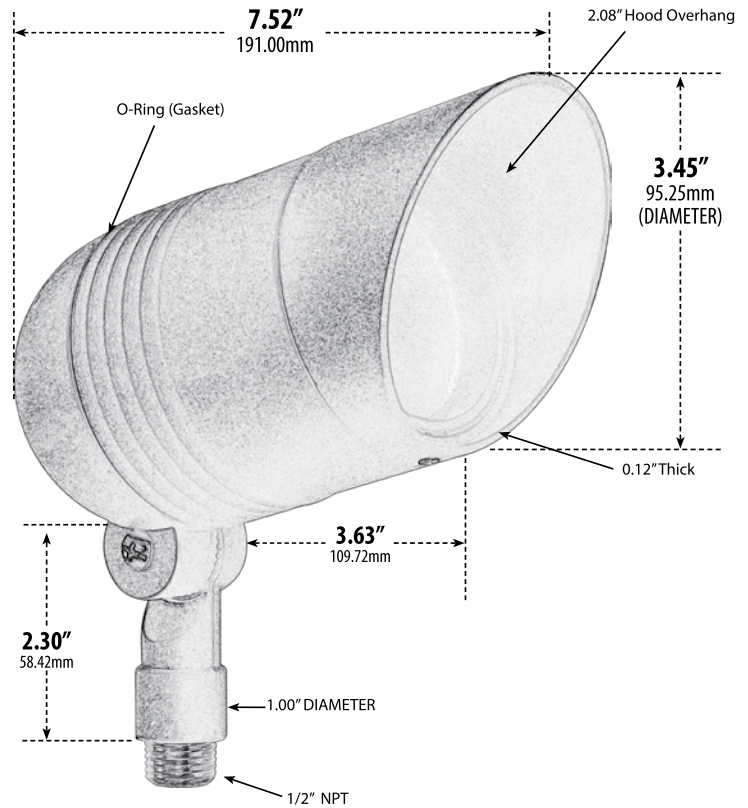

# LV202

## DIRECTIONAL SPOT LIGHT WITH HOOD

- ▶ **Material:** Powder Coated Cast Aluminum
- ▶ **Lens:** Clear, Heat Resistant, Tempered Glass
- ▶ **Lamp:** MR16 Bi-Pin Base (75W Maximum) Available in 27K or 65K (LED)

Pre-wired with UL Listed Direct Burial Wire/Cable

- ▶ **Adjustable Knuckle with 1/2" NPT**
- ▶ **Ground Spike Included for Installation**
- ▶ **RGBW Lamp Requires/Remote:** P-RMT-MR16-LED-4W-MC (sold separately)
- ▶ **Connector Available:** P-CN01 (sold separately)
- ▶ **Available Finish:** Black, Verde Green
- ▶ **ETL Approved**

Overall Dimensions:  
9.00"H x 3.45"W x 7.52"D

Maximum Height: 9.50"  
Minimum Height: 5.75"  
Width: 3.45"  
Maximum Depth: 7.50"  
Minimum Depth: 5.25"

Weight: 1.40  
Approximate Wire Length: 11.00"  
Box Dimensions:  
7.88"H x 5.13"W x 3.50"D