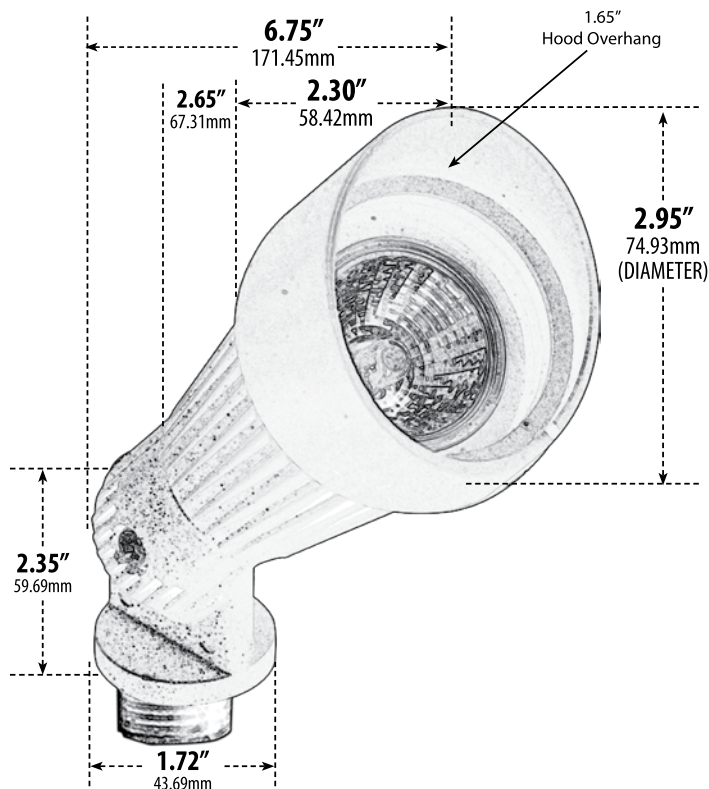

LV203

DIRECTIONAL SPOT LIGHT WITH HOOD

- ▶ **Material:** Powder Coated Cast Aluminum
- ▶ **Lens:** Clear, Heat Resistant, Tempered Glass
- ▶ **Lamp:** MR16 Bi-Pin Base (50W Maximum) Available in 27K or 65K (LED)

MODEL NUMBER	LAMP TYPE	ILLUMINANT TYPE	WATTS (W)	VOLTS (V)	LAMP(S) INCLUDED?
LV203	MR16	HALOGEN	20	12	YES
LV203-LED3	MR16-LED	LED	3	12	YES
LV203-LED5	MR16-LED	LED	5	12	YES
LV203-LED7	MR16-LED	LED	7	12	YES
LV203-LED4-RGBW	MR16-LED	LED	4	12	YES

Pre-wired with UL Listed Direct Burial Wire/Cable

- ▶ **Adjustable Knuckle with 1/2" NPT**
- ▶ **Ground Spike Included for Installation**
- ▶ **RGBW Lamp Requires/Remote:** P-RMT-DL-MR16-LED-4W-MC (sold separately)
- ▶ **Connector Available:** P-CN01 (sold separately)
- ▶ **Available Finish:** Black, Bronze, Green, Verde Green, White
- ▶ **ETL Approved**

Overall Dimensions:
7.50"H x 2.95"W x 6.75"D

Maximum Height: 7.50"
Minimum Height: 3.50"
Maximum Depth: 7.00"
Minimum Depth: 3.50"

Weight: 0.80 lbs
Approximate Wire Length: 17"
Box Dimensions:
9.00"H x 4.00"W x 3.25"D