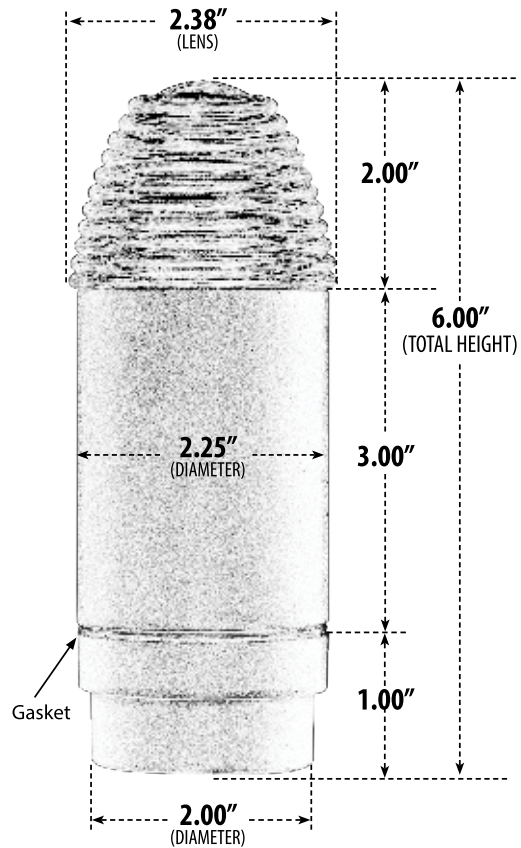

LV205

ACCENT PATH, WALKWAY AND AREA LIGHT

- ▶ **Material:** Powder Coated Cast Aluminum
- ▶ **Lens:** Clear, Resin Lens
- ▶ **Lamp:** MR16 Bi-Pin Base (20W Maximum) Available in 27K or 65K (LED)

MODEL NUMBER	LAMP TYPE	ILLUMINANT TYPE	WATTS (W)	VOLTS (V)	LAMP(S) INCLUDED?
LV205	MR16	HALOGEN	20	12	YES
LV205-LED3	MR16-LED	LED	2.5	12	YES
LV205-LED4-RGBW	MR16-LED	LED	2.5	12	YES

Pre-wired with UL Listed Direct Burial Wire/Cable

- ▶ **1/2" NPT**
- ▶ **Ground Spike Included for Installation**
- ▶ **RGBW Lamp Requires/Remote:** P-RMT-DL-MR16-LED-4W-MC (sold separately)
- ▶ **Connector Available:** P-CN01 (sold separately)
- ▶ **Available Finish:** Black, Verde Green
- ▶ **ETL Approved**

Overall Dimensions:
6.00"H x 2.38"W x 2.38"D

Maximum Height: 6.00"
Width: 2.38"
Maximum Depth: 2.38"

Weight: 0.80 lbs
Approximate Wire Length: 17"
Box Dimensions:
8.50"H x 3.50"W x 3.25"D

DABMAR
LIGHTING