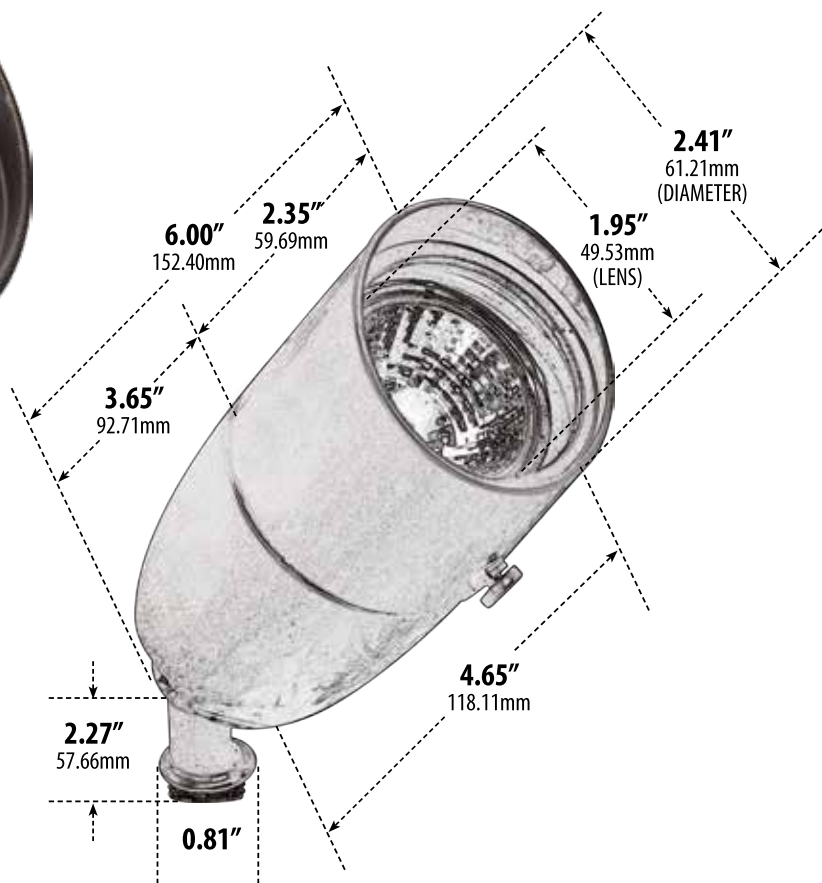

## DIRECTIONAL SPOT LIGHT

- ▶ **Material:** Cast Aluminum
- ▶ **Lens:** Clear, Heat Resistant, Tempered Glass
- ▶ **Lamp:** MR16 Bi-Pin Base (50W Maximum) Available in 27K or 65K (LED)

MODEL NUMBER	LAMP TYPE	ILLUMINANT TYPE	WATTS (W)	VOLTS (V)	LAMP(S) INCLUDED?
LV230	MR16	HALOGEN	20	12	YES
LV230-LED3	MR16-LED	LED	3	12	YES
LV230-LED5	MR16-LED	LED	7	12	YES
LV230-LED7	MR16-LED	LED	7	12	YES
LV230-LED4-RGBW	MR16-LED	LED	7	12	YES

Overall Dimensions:  
7.00"H x 2.41"W x 6.00"D

Maximum Height: 7.50"  
Minimum Height: 3.50"  
Maximum Depth: 6.25"  
Minimum Depth: 3.25"

Weight: 0.60 lbs  
Approximate Wire Length: 20"  
Box Dimensions:  
9.00"W x 3.75"H x 3.13"D

Pre-wired with UL Listed Direct Burial Wire/Cable

- ▶ **Adjustable Knuckle with 1/2" NPT**
- ▶ **Ground Spike Included for Installation**
- ▶ **Connector Available:** P-CN01 (sold separately)
- ▶ **RGBW Lamp Requires/Remote:** P-RMT-DL-MR16-LED-4W-MC (sold separately)
- ▶ **Available Finish:** Black, Bronze, Green, Verde Green
- ▶ **ETL Approved**