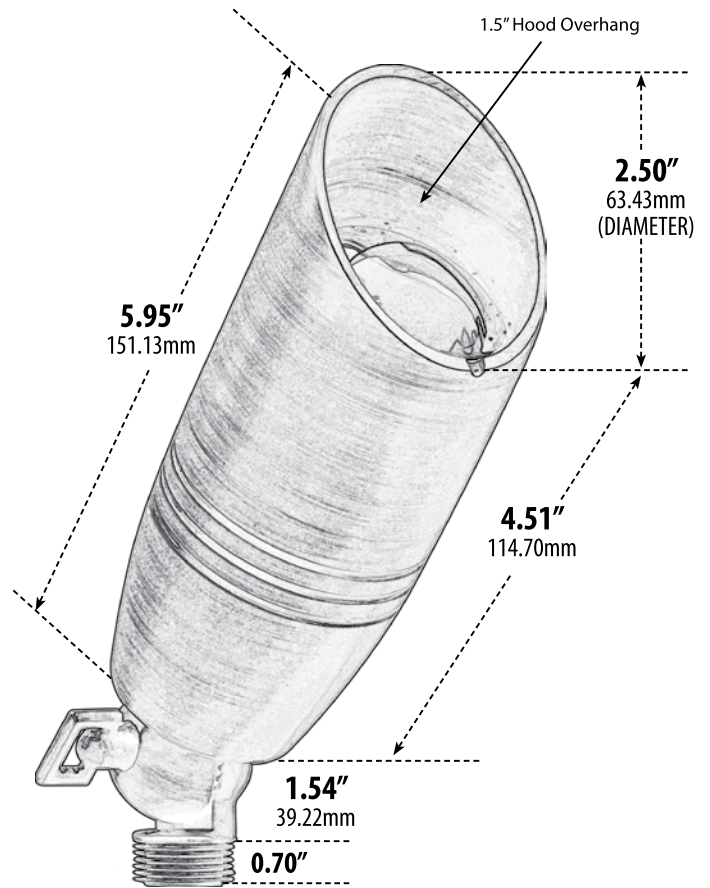

LV235

DIRECTIONAL SPOT LIGHT WITH HOOD

- ▶ **Material:** Brass
- ▶ **Lens:** Clear, Convex, Heat Resistant, Tempered Glass
- ▶ **Lamp:** MR16 Bi-Pin Base (50W Maximum)

MODEL NUMBER	LAMP TYPE	ILLUMINANT TYPE	WATTS (W)	VOLTS (V)	LAMP(S) INCLUDED?
LV235	MR16	HALOGEN	20	12	YES
LV235-LED3	MR16-LED	LED COB	3	12	YES
LV235-LED5	MR16-LED	LED COB	5	12	YES
LV235-LED7	MR16-LED	LED COB	7	12	YES
LV235-LED4-RGBW	MR16-LED	LED COB	4	12	YES

Pre-wired with UL Listed Direct Burial Wire/Cable

- ▶ **Adjustable Knuckle with 1/2" NPT**
- ▶ **Ground Spike Included for Installation**
- ▶ **Connector Available:** P-CN01 (sold separately)
- ▶ **Available Finish:** Polished Brass, Weathered Brass
- ▶ **RGBW Lamp Requires/Remote:** P-RMT-DL-MR16-LED-4W-MC (sold separately)
- ▶ **ETL Approved**

Overall Dimensions:
8.25"H x 2.25"W x 7.5"D

Maximum Height: 8.25"
Minimum Height: 2.5"
Width: 2.25"
Maximum Depth: 7.5"
Minimum Depth: 3.0"

Weight: 1.0 lbs

Box Dimensions: 9.0"W x 3.00"H x 4.50"D

DABMAR
LIGHTING
DABMAR LIGHTING INCORPORATED