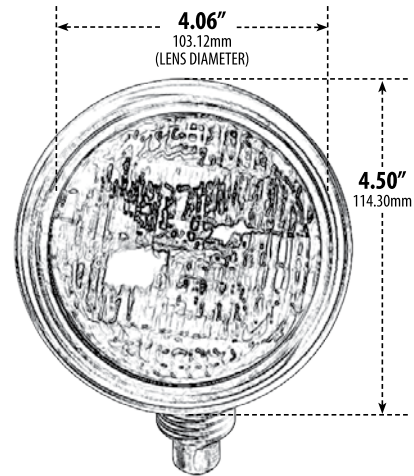

# LV23

## DIRECTIONAL FLOOD LIGHT WITH HOOD

- ▶ **Material:** Powder Coated Cast Aluminum
- ▶ **Lens:** Clear, Heat Resistant, Tempered Glass
- ▶ **Lamp:** PAR36 (50W Maximum) Available in 30K or 64K

MODEL NUMBER	LAMP TYPE	ILLUMINANT TYPE	WATTS (W)	VOLTS (V)	LAMP(S) INCLUDED?
LV23	PAR36	HALOGEN	35	12	YES
LV23-LED4	PAR36-LED	SMD LEDs	4	12	YES
LV23-LED6	PAR36-LED	SMD LEDs	6	12	YES
LV23-LED9	PAR36-LED	SMD LEDs	9	12	YES
LV23-LED9-RGBW	PAR36-LED	SMD LEDs	9	12	YES

Pre-wired with UL Listed Direct Burial Wire/Cable

- ▶ **Adjustable Knuckle with 1/2" NPT**
- ▶ **Ground Spike Included for Installation**
- ▶ **Connector Available:** P-CN01 (sold separately)
- ▶ **Available Color:** Black, Bronze, Verde Green
- ▶ **RGBW Lamp Requires/Remote:** P-RMT-MR16-LED-4W-MC (sold separately)
- ▶ **ETL Approved**

Overall Dimensions: 6.25"H x 4.50"W x 5.25"D  
 Maximum Height: 7.00"  
 Minimum Height: 5.37"  
 Maximum Depth: 5.25"  
 Minimum Depth: 4.88"

Weight: 1.2 lbs  
 Approximate Wire Length: 18.00"  
 Box Dimensions: 5.63"H x 8.88"W x 5.25"D