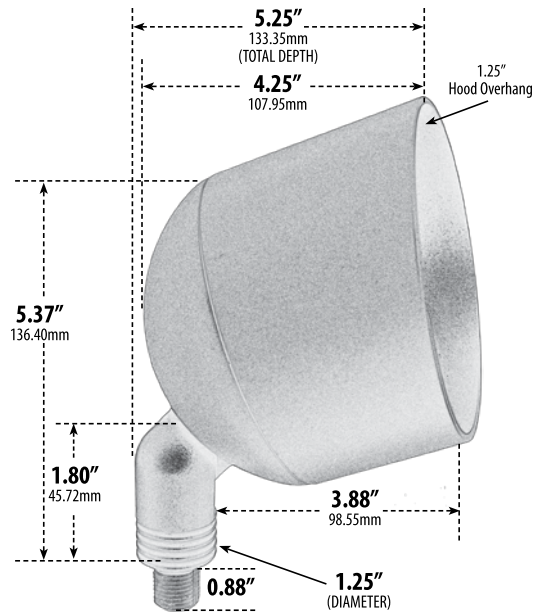

# LV23

## DIRECTIONAL FLOOD LIGHT WITH HOOD

- ▶ **Material:** Powder Coated Cast Aluminum
- ▶ **Lens:** Clear, Heat Resistant, Tempered Glass
- ▶ **Lamp:** PAR36 (50W Maximum) Available in 30K or 64K

MODEL NUMBER	LAMP TYPE	ILLUMINANT TYPE	WATTS (W)	VOLTS (V)	LAMP(S) INCLUDED?
LV23	PAR36	HALOGEN	35	12	YES
LV23-LED4	PAR36-LED	SMD LEDs	4	12	YES
LV23-LED6	PAR36-LED	SMD LEDs	6	12	YES
LV23-LED9	PAR36-LED	SMD LEDs	9	12	YES
LV23-LED9-RGBW	PAR36-LED	SMD LEDs	9	12	YES

Pre-wired with UL Listed Direct Burial Wire/Cable

- ▶ **Adjustable Knuckle with 1/2" NPT**
- ▶ **Ground Spike Included for Installation**
- ▶ **Connector Available:** P-CN01 (sold separately)
- ▶ **Available Color:** Black, Bronze, Verde Green
- ▶ **RGBW Lamp Requires/Remote:** P-RMT-MR16-LED-4W-MC (sold separately)
- ▶ **ETL Approved**

Overall Dimensions: 6.25"H x 4.50"W x 5.25"D  
 Maximum Height: 7.00"  
 Minimum Height: 5.37"  
 Maximum Depth: 5.25"  
 Minimum Depth: 4.88"

Weight: 1.2 lbs  
 Approximate Wire Length: 18.00"  
 Box Dimensions: 5.63"H x 8.88"W x 5.25"D