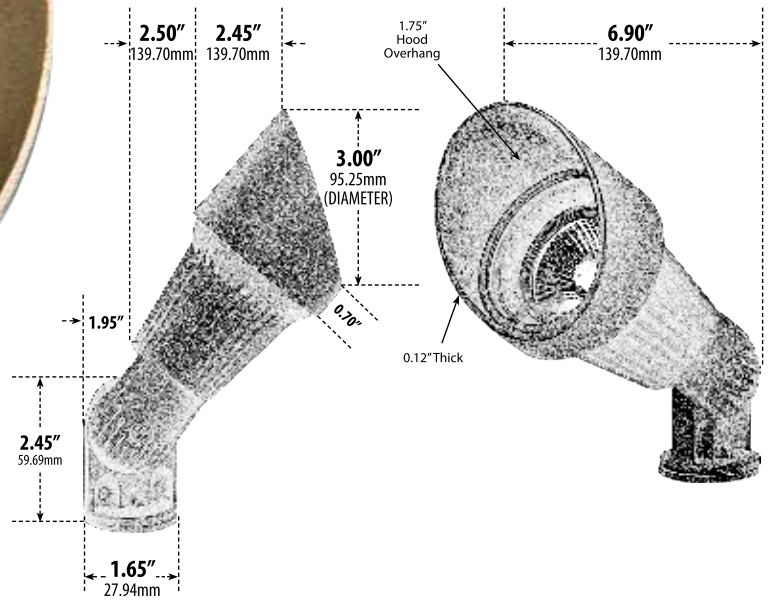

LV26

DIRECTIONAL SPOT LIGHT WITH HOOD

- ▶ **Material:** Cast Brass
- ▶ **Lens:** Clear, Heat Resistant, Tempered Glass
- ▶ **Lamp:** MR16 Bi-Pin Base (50W Maximum) Available in 27K or 65K

MODEL NUMBER	LAMP TYPE	ILLUMINANT TYPE	WATTS (W)	VOLTS (V)	LAMP(S) INCLUDED?
LV26	MR16	HALOGEN	20	12	YES
LV26-LED3	MR16-LED	LED	3	12	YES
LV26-LED5	MR16-LED	LED	5	12	YES
LV26-LED7	MR16-LED	LED	7	12	YES
LV26-LED4-RGBW	MR16-LED	LED	4	12	YES

Pre-wired with UL Listed Direct Burial Wire/Cable

- ▶ **Adjustable Knuckle with 1/2" NPT**
- ▶ **Connector Available:** P-CN01 (sold separately)
- ▶ **Solid Brass Spike Included**
- ▶ **Available Finish:** Natural Brass
- ▶ **RGBW Lamp Requires/Remote:** P-RMT-MR16-LED-4W-MC (sold separately)
- ▶ **ETL Approved**

Overall Dimensions:

5.00"H x 3.00"W x 7.00"D

Maximum Height: 8.00"

Minimum Height: 4.00"

Maximum Depth: 7.00"

Minimum Depth: 3.00"

Weight: 2.00

Approximate Wire Length: 20"

Box Dimensions:

8.25"H x 3.38"W x 3.00"D

DABMAR
 LIGHTING
 DABMAR LIGHTING INCORPORATED

320 Graves Ave . Oxnard, CA 93030 . 805.604.9090 . f: 805.604.9050 . www.dabmar.com