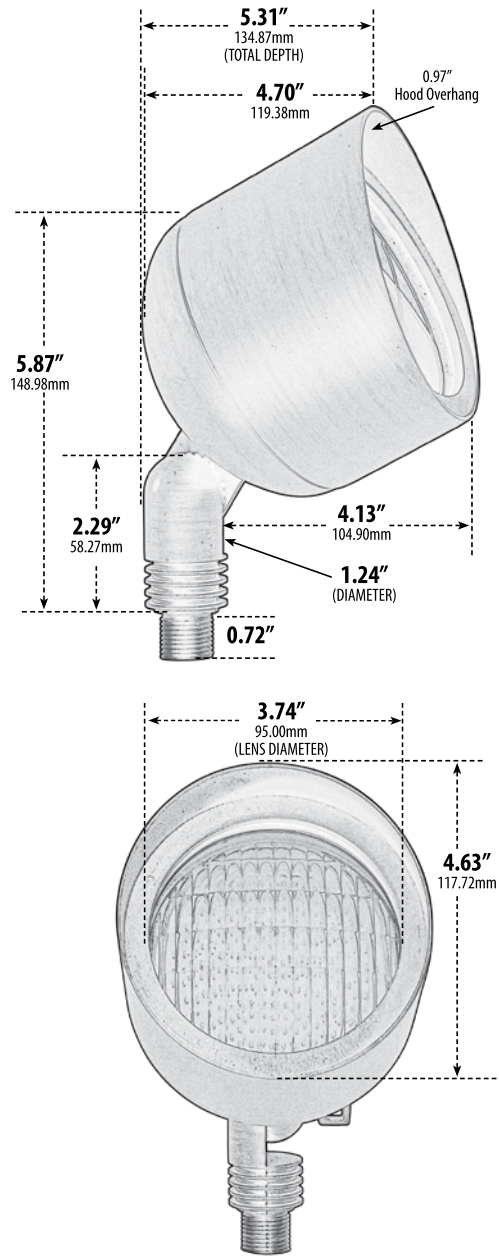

# LV27

## DIRECTIONAL FLOOD LIGHT WITH HOOD

- ▶ **Material:** Cast Brass
- ▶ **Lens:** Clear, Heat Resistant, Tempered Glass
- ▶ **Lamp:** PAR36 (50W Maximum) Available in 30K or 64K

MODEL NUMBER	LAMP TYPE	ILLUMINANT TYPE	WATTS (W)	VOLTS (V)	LAMP(S) INCLUDED?
LV27	PAR36	HALOGEN	35	12	YES
LV27-LED4	PAR36-LED	SMD LEDs	4	12	YES
LV27-LED6	PAR36-LED	SMD LEDs	6	12	YES
LV27-LED9	PAR36-LED	SMD LEDs	9	12	YES
LV27-LED9-RGBW	PAR36-LED	SMD LEDs	9	12	YES

Pre-wired with UL Listed Direct Burial Wire/Cable

- ▶ **Adjustable Knuckle with 1/2" NPT**
- ▶ **Ground Spike Included for Installation**
- ▶ **Connector Available:** P-CN01 (sold separately)
- ▶ **Available Color:** Weathered Brass
- ▶ **RGBW Lamp Requires/Remote:** P-RMT-MR16-LED-4W-MC (sold separately)
- ▶ **ETL Approval Pending**

Overall Dimensions: 6.25"H x 4.50"W x 7.00"D  
 Weight: 3lbs 7oz  
 Weight w/box: 3lbs 15oz  
 Approximate Wire Length: 36.00"  
 Box Dimensions: 4.75"H x 9.50"W x 5.25"D

DABMAR LIGHTING INCORPORATED

320 Graves Ave . Oxnard, CA 93030 . 805.604.9090 . f: 805.604.9050 . www.dabmar.com