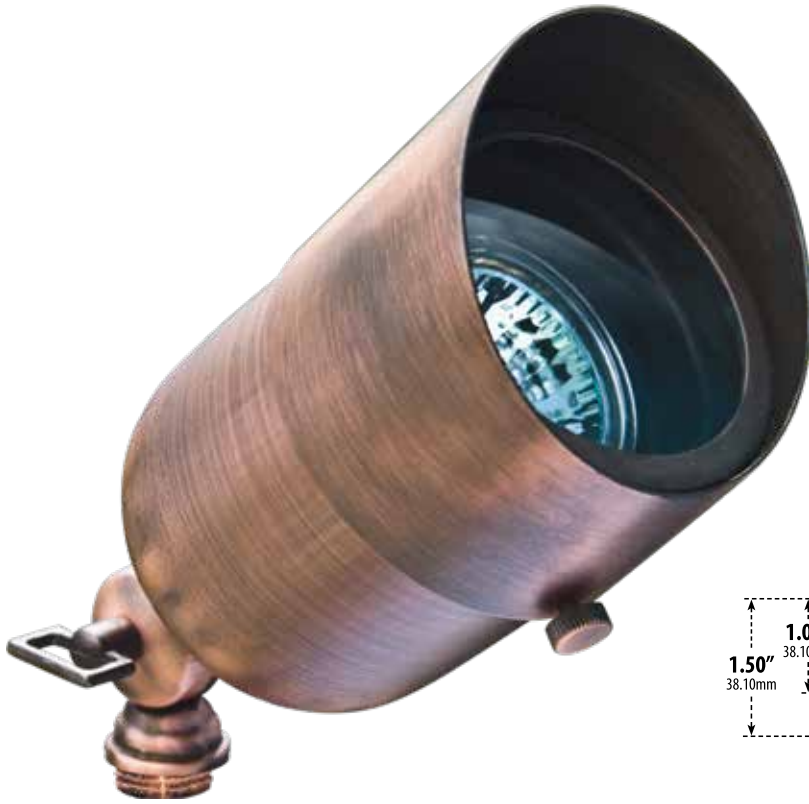

LV29-HOOD

DIRECTIONAL SPOT LIGHT WITH HOOD

- ▶ **Material:** Brass
- ▶ **Lens:** Clear, Heat Resistant, Tempered Glass
- ▶ **Lamp:** MR16 Bi-Pin Base (35W Maximum) Available in 27K or 65K

MODEL NUMBER	LAMP TYPE	ILLUMINANT TYPE	WATTS (W)	VOLTS (V)	LAMP(S) INCLUDED?
LV29-HOOD	MR16	HALOGEN	20	12	YES
LV29-HOOD-LED3	MR16-LED	LED	3	12	YES
LV29-HOOD-LED5	MR16-LED	LED	7	12	YES
LV29-HOOD-LED7	MR16-LED	LED	7	12	YES
LV29-HOOD-LED4-RGBW	MR16-LED	LED	7	12	YES

Pre-wired with UL Listed Direct Burial Wire/Cable

- ▶ **Adjustable Knuckle with 1/2" NPT**
- ▶ **Ground Spike Included for Installation**
- ▶ **Connector Available:** P-CN01 (sold separately)
- ▶ **Available Finish:** Copper, Antique Brass, Antique Bronze, Acid Green
- ▶ **RGBW Lamp Requires/Remote:** P-RMT-DL-MR16-LED-4W-MC (sold separately)
- ▶ **ETL Approved**

Overall Dimensions:
3.25"H x 2.88"W x 6.40"D

Maximum Height: 7.50"
Minimum Height: 4.00"
Maximum Depth: 6.50"
Minimum Depth: 3.50"

Weight: 1.00 lbs
Approximate Wire Length: 17"
Box Dimensions:
8.75"H x 4.50"W x 3.25"D