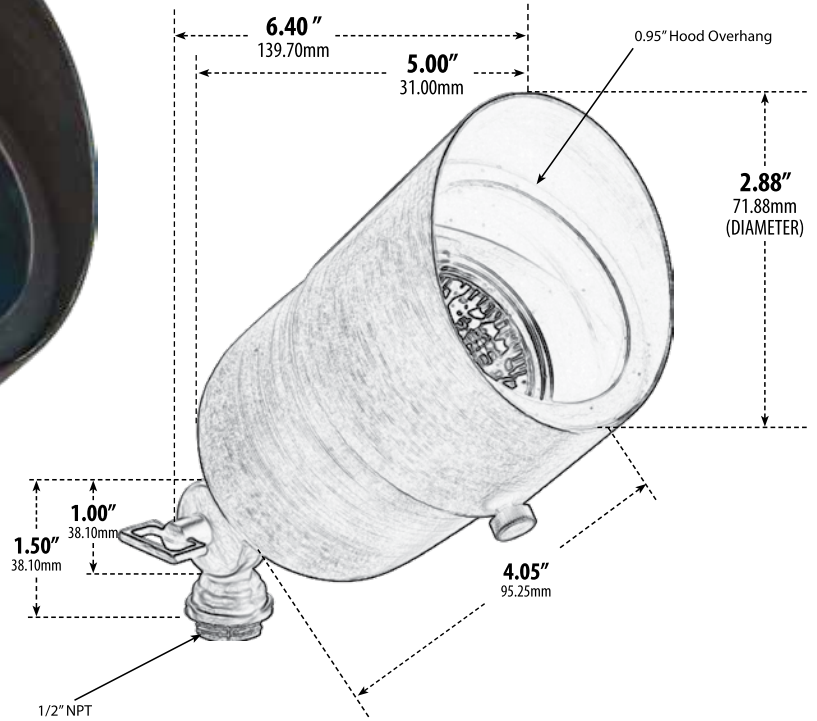

LV29-HOOD

DIRECTIONAL SPOT LIGHT WITH HOOD

- ▶ **Material:** Brass
- ▶ **Lens:** Clear, Heat Resistant, Tempered Glass
- ▶ **Lamp:** MR16 Bi-Pin Base (35W Maximum) Available in 27K or 65K

MODEL NUMBER	LAMP TYPE	ILLUMINANT TYPE	WATTS (W)	VOLTS (V)	LAMP(S) INCLUDED?
LV29-HOOD	MR16	HALOGEN	20	12	YES
LV29-HOOD-LED3	MR16-LED	LED	3	12	YES
LV29-HOOD-LED5	MR16-LED	LED	7	12	YES
LV29-HOOD-LED7	MR16-LED	LED	7	12	YES
LV29-HOOD-LED4-RGBW	MR16-LED	LED	7	12	YES

Pre-wired with UL Listed Direct Burial Wire/Cable

- ▶ **Adjustable Knuckle with 1/2" NPT**
- ▶ **Ground Spike Included for Installation**
- ▶ **Connector Available:** P-CN01 (sold separately)
- ▶ **Available Finish:** Copper, Antique Brass, Antique Bronze, Acid Green
- ▶ **RGBW Lamp Requires/Remote:** P-RMT-DL-MR16-LED-4W-MC (sold separately)
- ▶ **ETL Approved**

Overall Dimensions:
3.25"H x 2.88"W x 6.40"D

Maximum Height: 7.50"
Minimum Height: 4.00"
Maximum Depth: 6.50"
Minimum Depth: 3.50"

Weight: 1.00 lbs
Approximate Wire Length: 17"
Box Dimensions:
8.75"H x 4.50"W x 3.25"D