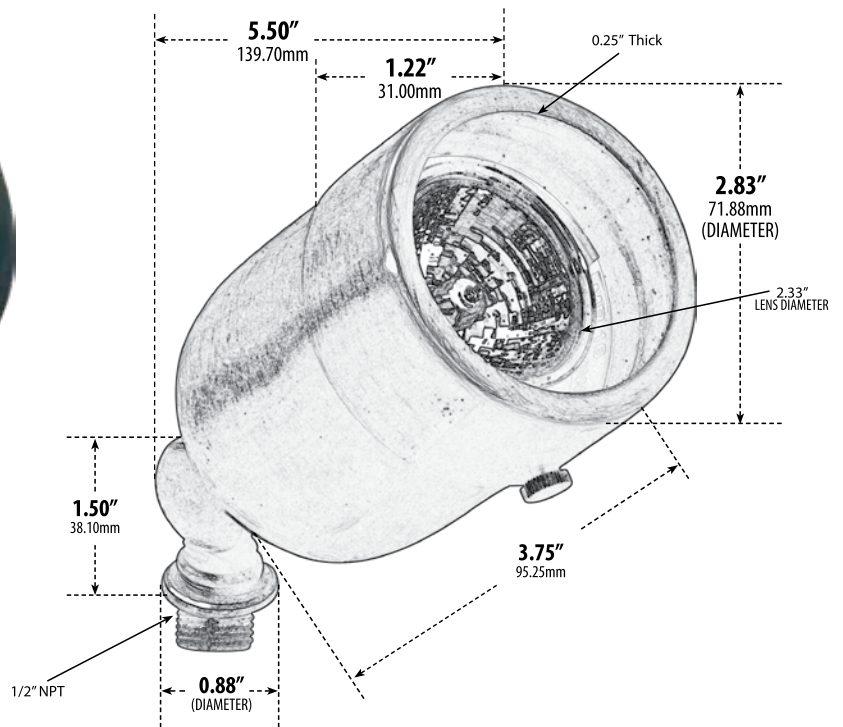

## DIRECTIONAL SPOT LIGHT

- ▶ **Material:** Brass
- ▶ **Lens:** Clear, Heat Resistant, Tempered Glass
- ▶ **Lamp:** MR16 Bi-Pin Base (35W Maximum) Available in 27K or 65K

MODEL NUMBER	LAMP TYPE	ILLUMINANT TYPE	WATTS (W)	VOLTS (V)	LAMP(S) INCLUDED?
LV29	MR16	HALOGEN	20	12	YES
LV29-LED3	MR16-LED	LED	3	12	YES
LV29-LED5	MR16-LED	LED	5	12	YES
LV29-LED7	MR16-LED	LED	7	12	YES
LV29-LED4-RGBW	MR16-LED	LED	4	12	YES

Pre-wired with UL Listed Direct Burial Wire/Cable

- ▶ **Adjustable Knuckle with 1/2" NPT**
- ▶ **Ground Spike Included for Installation**
- ▶ **Connector Available:** P-CN01 (sold separately)
- ▶ **Available Finish:** Copper, Antique Brass, Antique Bronze, Acid Green
- ▶ **RGBW Lamp Requires/Remote:** P-RMT-DL-MR16-LED-4W-MC (sold separately)
- ▶ **ETL Approved**

Overall Dimensions:  
3.25"H x 2.83"W x 5.50"D

Maximum Height: 6.25"  
Minimum Height: 3.25"  
Maximum Depth: 5.23"  
Minimum Depth: 3.15"

Weight: 0.80 lbs  
Approximate Wire Length: 17"  
Box Dimensions:  
8.75"H x 4.50"W x 3.25"D