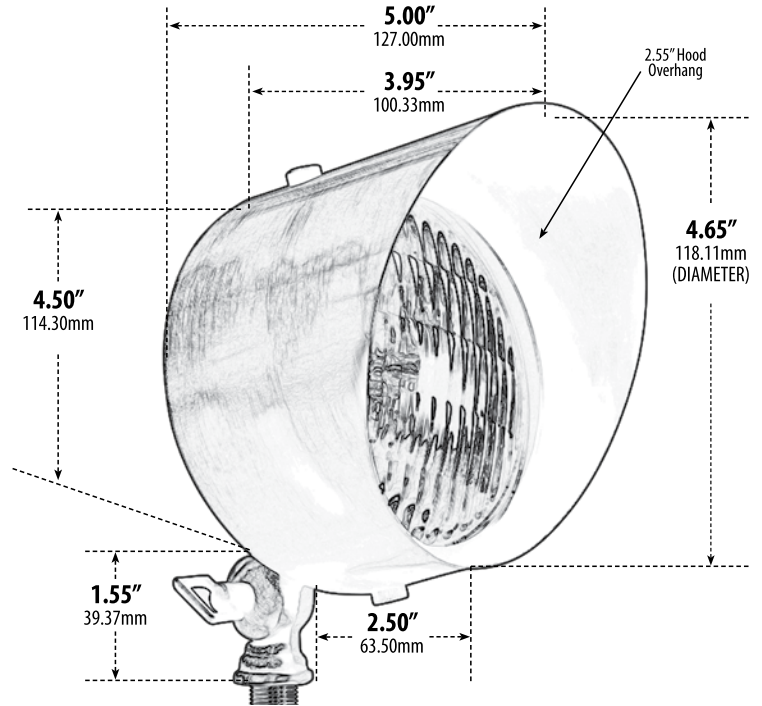

# LV30

## DIRECTIONAL FLOOD LIGHT WITH HOOD

- ▶ **Material:** Brass
- ▶ **Lens:** No Lens, Open Lamp
- ▶ **Lamp:** PAR 36 (50W Maximum)

MODEL NUMBER	LAMP TYPE	ILLUMINANT TYPE	WATTS (W)	VOLTS (V)	LAMP(S) INCLUDED?
LV30	PAR36	HALOGEN	35	12	YES

Pre-wired with UL Listed Direct Burial Wire/Cable

- ▶ **Adjustable Knuckle with 1/2" NPT**
- ▶ **Ground Spike Included for Installation**
- ▶ **Connector Available:** P-CN01 (sold separately)
- ▶ **Available Finish:** Copper, Antique Brass, Antique Bronze, Acid Green
- ▶ **ETL Approved**

Overall Dimensions:  
6.20"H x 4.65"W x 5.00"D

Maximum Height: 8.5"  
Minimum Height: 7.0"  
Width: 4.65"  
Maximum Depth: 7.0"  
Minimum Depth: 4.50"

Weight: 1.00 lbs  
Box Dimensions:  
5.00"W x 7.88"H x 5.50"D