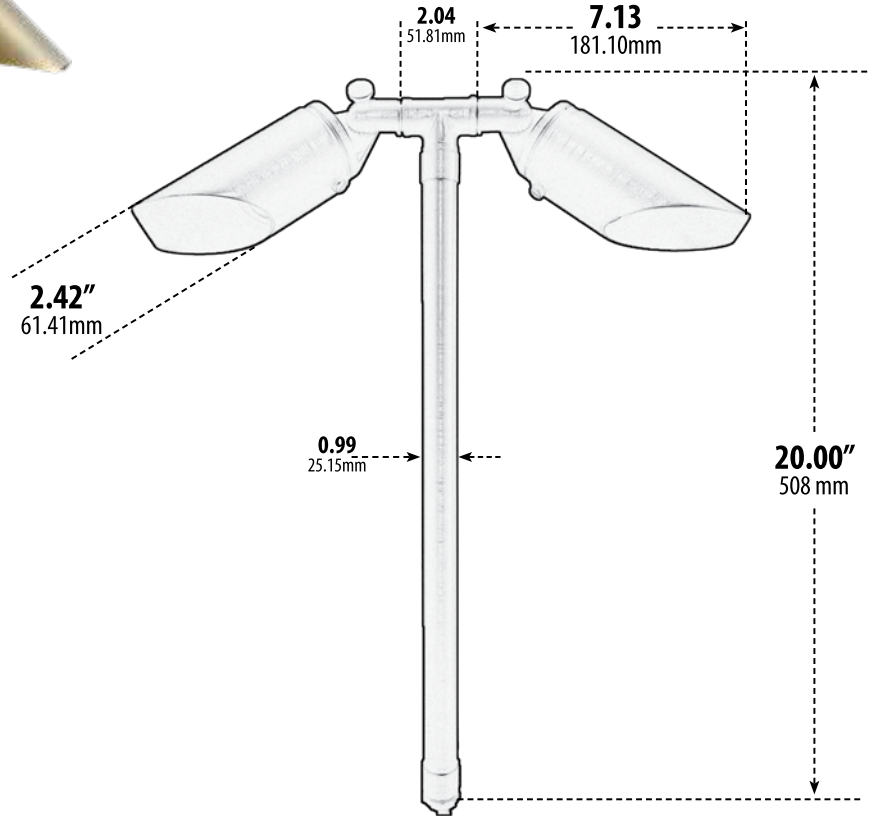

LV32

PATH, WALKWAY AND AREA LIGHT

- ▶ **Material:** Brass
- ▶ **Lens:** Clear, Heat Resistant, Tempered Glass
- ▶ **Lamp:** MR16 Bi-Pin Base (50W Maximum)

MODEL NUMBER	LAMP TYPE	ILLUMINANT TYPE	WATTS (W)	VOLTS (V)	LAMP(S) INCLUDED?
LV32	MR16	HALOGEN	2 x 20	12	YES
LV32-LED3	MR16-LED	LED	2 x 3	12	YES
LV32-LED5	MR16-LED	LED	2 x 5	12	YES
LV32-LED7	MR16-LED	LED	2 x 7	12	YES
LV32-LED4-RGBW	MR16-LED	LED	2 x 4	12	YES

Pre-wired with UL Listed Direct Burial Wire/Cable

- ▶ **1/2" NPT**
- ▶ **Ground Spike Included for Installation**
- ▶ **Connector Available:** P-CN01 (sold separately)
- ▶ **Available Finish:** Weathered Brass
- ▶ **RGBW Lamp Requires/Remote:** P-RMT-MR16-LED-4W-MC (sold separately)
- ▶ **ETL Approval Pending**

Overall Dimensions:
20.00"H x 16.26"W x 2.42"D

Maximum Height: 20.00"
Minimum Height: 25.63"
Width: 16.26"
Maximum Depth: 2.42"
Minimum Depth: 2.42"

Weight: 4 lb 4oz
Weight w/Box 4 lb 12oz
Approximate Wire Length: 36"
Box Dimensions: 6.88"W x 21.25"H x 3.13"D