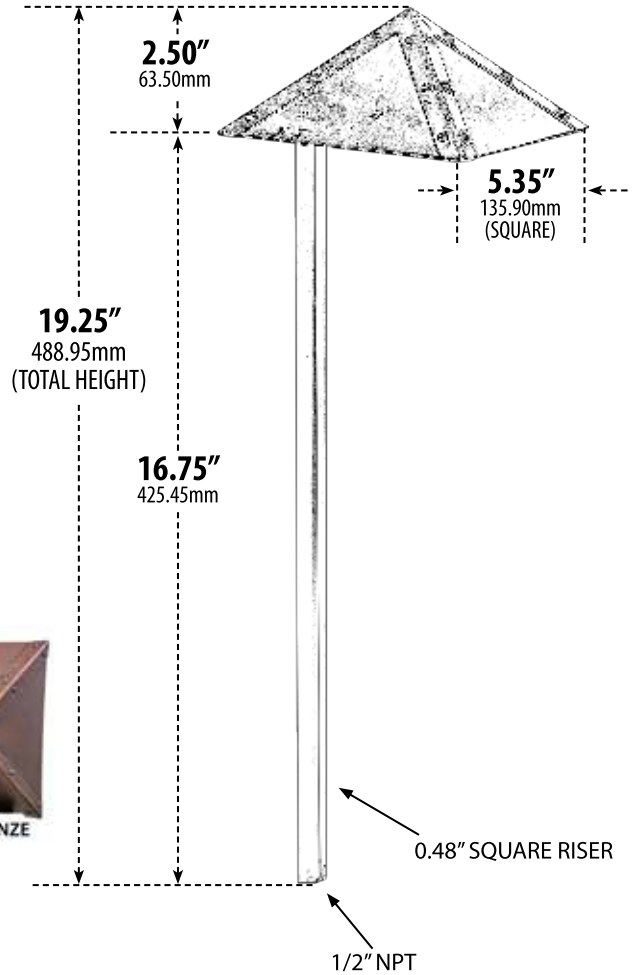

LV45

PATH, WALKWAY AND AREA LIGHT

ANTIQUE BRASS WEATHERED BRASS ANTIQUE BRONZE

- ▶ **Material:** Brass
- ▶ **Lens:** No Lens, Open Lamp
- ▶ **Lamp:** JC Bi-Pin Base (20W Maximum) Available in 30K or 64K (LED)

Overall Dimensions:
19.25"H x 5.35"W x 5.35"D

Maximum Height: 19.25"
Width: 5.35"
Maximum Depth: 5.35"

Weight: 1.00 lbs
Approximate Wire Length: 22"
Box Dimensions:
21.63"H x 6.13"W x 6.13"D

DABMAR LIGHTING INCORPORATED