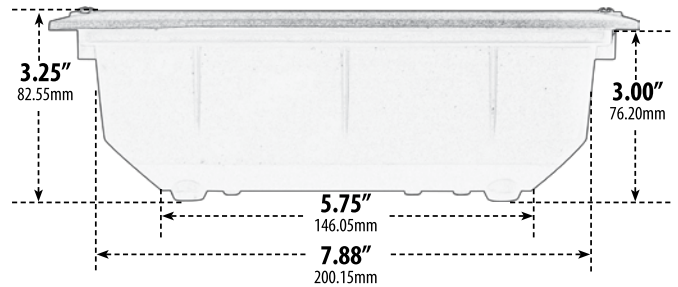

LV600

RECESSED LOUVERED DOWN BRICK, STEP AND WALL LIGHT

- ▶ **Material:** Powder Coated Cast Aluminum
- ▶ **Lens:** White, Heat Resistant, Tempered Glass
- ▶ **Lamp:** JC Bi-Pin Base (2 x 20W Maximum)

MODEL NUMBER	LAMP TYPE	ILLUMINANT TYPE	WATTS (W)	VOLTS (V)	LAMP(S) INCLUDED?
LV600	JC	HALOGEN	2 x 20	12	YES
LV-LED600	JC-LED	30 LEDs	2 x 2.5	12	YES

- ▶ **Available Color:** Black, White, Bronze, Verde Green, Electroplated Stainless Steel
- ▶ **Connector Available:** P-CN01 (sold separately)
- ▶ **Replacement Cover Plate:** P-CVR-LV600 (sold separately)
- ▶ **ETL Approved**

Overall Dimensions:
4.00"H x 9.13"W x 3.25"D

Weight: 1.00 lbs
Approximate Wire Length: 70"
Box Dimensions: 3.63"H x 9.38"W x 4.25"D
Lamp Included

DABMAR LIGHTING INCORPORATED

2140 Eastman Ave . Oxnard, CA 93030 . 805.604.9090 . f: 805.604.9050 . www.dabmar.com