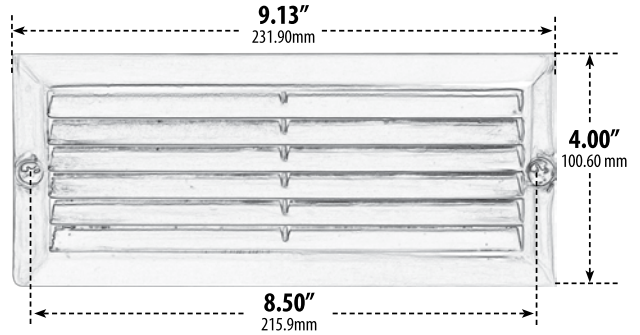

LV600

RECESSED LOUVERED DOWN BRICK, STEP AND WALL LIGHT

- ▶ **Material:** Powder Coated Cast Aluminum
- ▶ **Lens:** White, Heat Resistant, Tempered Glass
- ▶ **Lamp:** JC Bi-Pin Base (2 x 20W Maximum)

MODEL NUMBER	LAMP TYPE	ILLUMINANT TYPE	WATTS (W)	VOLTS (V)	LAMP(S) INCLUDED?
LV600	JC	HALOGEN	2 x 20	12	YES
LV-LED600	JC-LED	30 LEDs	2 x 2.5	12	YES

- ▶ **Available Color:** Black, White, Bronze, Verde Green, Electroplated Stainless Steel
- ▶ **Connector Available:** P-CN01 (sold separately)
- ▶ **Replacement Cover Plate:** P-CVR-LV600 (sold separately)
- ▶ **ETL Approved**

Overall Dimensions:
4.00"H x 9.13"W x 3.25"D

Weight: 1.00 lbs
Approximate Wire Length: 70"
Box Dimensions: 3.63"H x 9.38"W x 4.25"D
Lamp Included

DABMAR LIGHTING INCORPORATED

2140 Eastman Ave . Oxnard, CA 93030 . 805.604.9090 . f: 805.604.9050 . www.dabmar.com