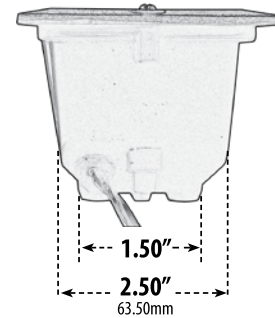

LV600

RECESSED LOUVERED DOWN BRICK, STEP AND WALL LIGHT

- ▶ **Material:** Powder Coated Cast Aluminum
- ▶ **Lens:** White, Heat Resistant, Tempered Glass
- ▶ **Lamp:** JC Bi-Pin Base (2 x 20W Maximum)

MODEL NUMBER	LAMP TYPE	ILLUMINANT TYPE	WATTS (W)	VOLTS (V)	LAMP(S) INCLUDED?
LV600	JC	HALOGEN	2 x 20	12	YES
LV-LED600	JC-LED	30 LEDs	2 x 2.5	12	YES

- ▶ **Available Color:** Black, White, Bronze, Verde Green, Electroplated Stainless Steel
- ▶ **Connector Available:** P-CN01 (sold separately)
- ▶ **Replacement Cover Plate:** P-CVR-LV600 (sold separately)
- ▶ **ETL Approved**

Overall Dimensions:
4.00"H x 9.13"W x 3.25"D

Weight: 1.00 lbs
Approximate Wire Length: 70"
Box Dimensions: 3.63"H x 9.38"W x 4.25"D
Lamp Included

DABMAR LIGHTING INCORPORATED

2140 Eastman Ave . Oxnard, CA 93030 . 805.604.9090 . f: 805.604.9050 . www.dabmar.com