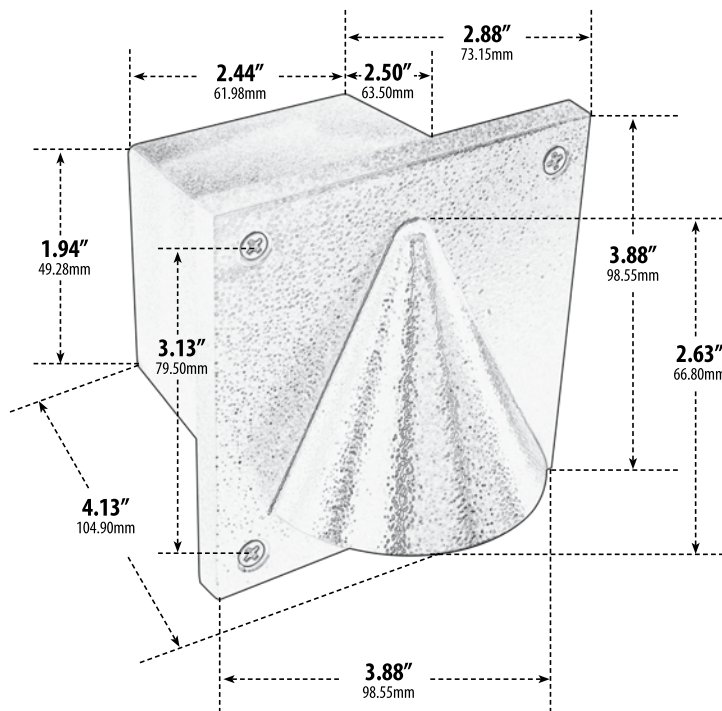

LV607

RECESSED LOUVER DOWN BRICK, STEP, AND WALL LIGHT

- ▶ **Material:** Powder Coated Cast Aluminum
- ▶ **Lens:** Clear, Heat Resistant, Tempered Glass
- ▶ **Lamp:** JC Bi-Pin Base (20W Maximum)

MODEL NUMBER	LAMP TYPE	ILLUMINANT TYPE	WATTS (W)	VOLTS (V)	LAMP(S) INCLUDED?
LV607	JC	HALOGEN	20	12	YES
LV-LED607	JC-LED	15 LEDs	2.5	12	YES

- ▶ **Available Color:** Black, White, Bronze, Verde Green
- ▶ **Connector Available:** P-CN01 (sold separately)
- ▶ **ETL Approved**

Overall Dimensions:
3.88"H x 3.88"W x 4.13"D

Weight: 0.80 lbs
Approximate Wire Length: 4"
Box Dimensions: 5.25"H x 4.38"W x 4.50"D
Lamp Included