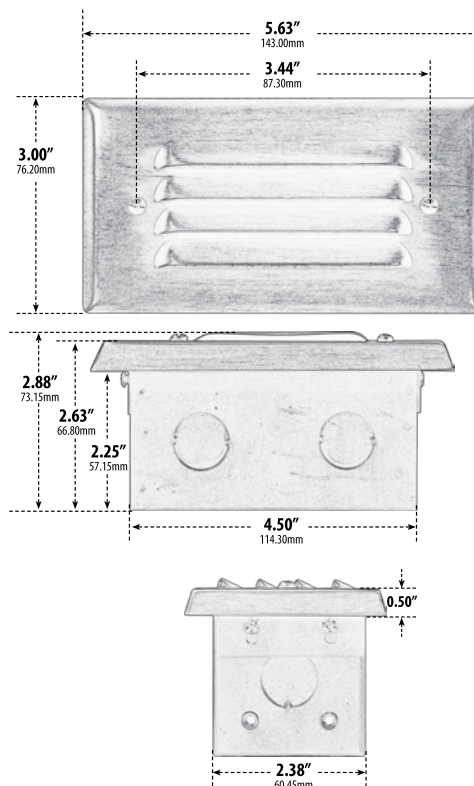

LV613

RECESSED LOUVER DOWN BRICK, STEP AND WALL LIGHT

LV613-B

LV613-CP

LV613-VG

LV613-ABZ

LV613-W

LV613-ABS

- ▶ **Faceplate Material:** See below
- ▶ **Housing Material:** Brass
- ▶ **Lens:** Frosted, Heat Resistant, Tempered Glass
- ▶ **Lamp:** 93/1156 Bay Base (21W Maximum) **LED Available in 30K or 64K**

MODEL NUMBER	LAMP TYPE	ILLUMINANT TYPE	WATTS (W)	VOLTS (V)	LAMP(S) INCLUDED?
LV613	93/1156	INCANDESCENT	21	12	YES
LV-LED613	BAY-LED	LED	3.2	12	YES

- ▶ **Available Finish (Aluminum):** Black, White, Verde Green
- ▶ **Available Finish (Brass):** Antique Brass, Antique Bronze
- ▶ **Available Finish (Copper):** Copper
- ▶ **Recessed Mount:** (Concrete)
- ▶ **Connector Available:** P-CN01 (sold separately)
- ▶ **Replacement Cover Plate:** P-CVR-LV613 (sold separately)
- ▶ **ETL Approved**

Overall Dimensions:
3.00"H x 5.63"W x 2.88"D

Weight: 0.80 lbs
Approximate Wire Length: 16"
Box Dimensions: 3.38"H x 6.00"W x 3.38"D
Lamp Included

DABMAR
LIGHTING

DABMAR LIGHTING INCORPORATED

320 Graves Ave . Oxnard, CA 93030 . 805.604.9090 . f: 805.604.9050 . www.dabmar.com