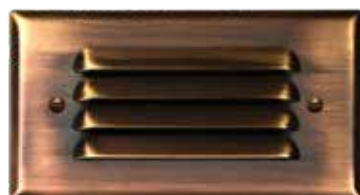

LV613

RECESSED LOUVER DOWN BRICK, STEP AND WALL LIGHT

LV613-B

LV613-CP

LV613-VG

LV613-ABZ

LV613-W

LV613-ABS

- ▶ **Faceplate Material:** See below
- ▶ **Housing Material:** Brass
- ▶ **Lens:** Frosted, Heat Resistant, Tempered Glass
- ▶ **Lamp:** 93/1156 Bay Base (21W Maximum) **LED Available in 30K or 64K**

MODEL NUMBER	LAMP TYPE	ILLUMINANT TYPE	WATTS (W)	VOLTS (V)	LAMP(S) INCLUDED?
LV613	93/1156	INCANDESCENT	21	12	YES
LV-LED613	BAY-LED	LED	3.2	12	YES

- ▶ **Available Finish (Aluminum):** Black, White, Verde Green
- ▶ **Available Finish (Brass):** Antique Brass, Antique Bronze
- ▶ **Available Finish (Copper):** Copper
- ▶ **Recessed Mount:** (Concrete)
- ▶ **Connector Available:** P-CN01 (sold separately)
- ▶ **Replacement Cover Plate:** P-CVR-LV613 (sold separately)
- ▶ **ETL Approved**