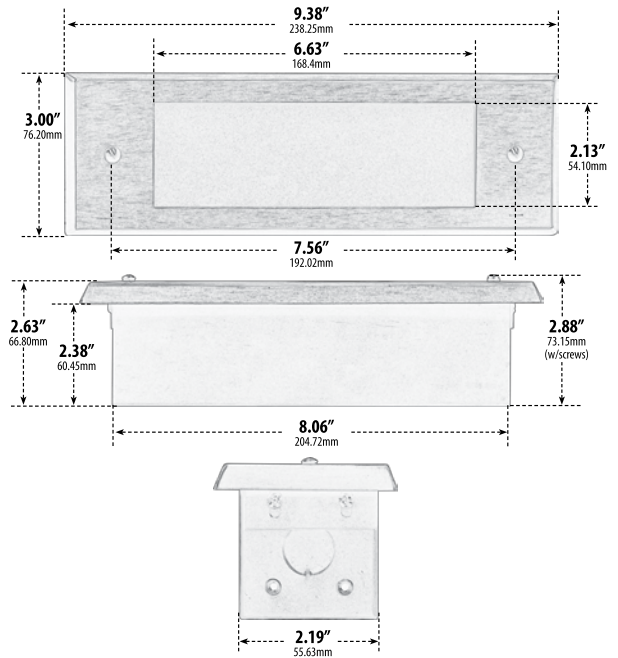

LV614

RECESSED OPEN FACE BRICK, STEP AND WALL LIGHT

LV614-B

LV614-W

LV614-VG

LV614-CP

LV614-ABS

LV614-ABZ

- ▶ **Faceplate Material:** See below
- ▶ **Housing Material:** Brass
- ▶ **Lens:** Frosted, Heat Resistant, Tempered Glass
- ▶ **Lamp:** Single Contact Bayonet Base (2 x 21W Maximum) **LED Available in 30K or 64K**

MODEL NUMBER	LAMP TYPE	ILLUMINANT TYPE	WATTS (W)	VOLTS (V)	LAMP(S) INCLUDED?
LV614	93/1156	INCANDESCENT	2 x 21	12	YES
LV-LED614	BAY-LED	LED	2 x 3.2	12	YES

- ▶ **Available Finish (Aluminum):** Black, White, Verde Green
- ▶ **Available Finish (Brass):** Antique Brass, Antique Bronze
- ▶ **Available Finish (Copper):** Copper
- ▶ **Recessed Mount:** (Concrete)
- ▶ **Connector Available:** P-CN01 (sold separately)
- ▶ **Replacement Cover Plate:** P-CVR-LV614 (sold separately)
- ▶ **ETL Approved**

Overall Dimensions:
3.00"H x 9.38"W x 2.63"D

Weight: 1.40 lbs
Approximate Wire Length: 18"
Box Dimensions: 4.88"H x 9.75"W x 3.13"D
Lamp Included

DABMAR
LIGHTING

DABMAR LIGHTING INCORPORATED

320 Graves Ave . Oxnard, CA 93030 . 805.604.9090 . f: 805.604.9050 . www.dabmar.com