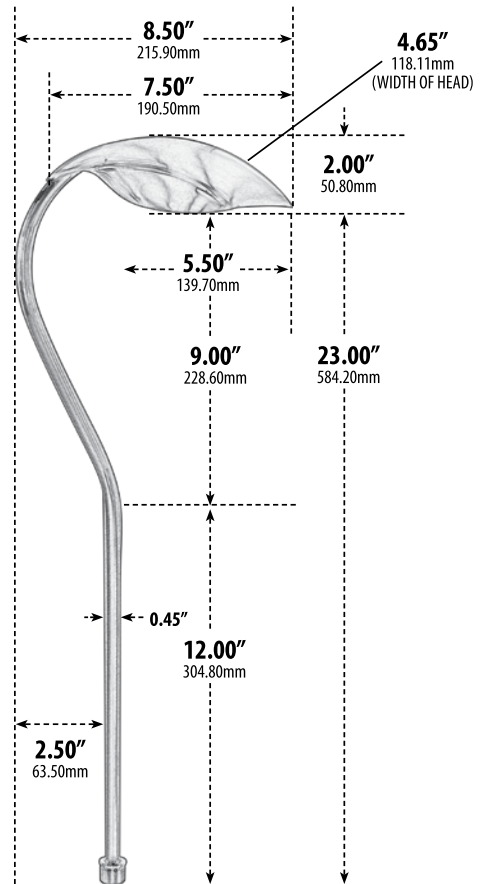

LV64

PATH, WALKWAY AND AREA LIGHT

- ▶ **Material:** Brass
- ▶ **Lens:** No Lens, Open Lamp
- ▶ **Lamp:** 93/1156 Single Contact Bayonet (21W Maximum) Available in 30K or 64K (LED)

MODEL NUMBER	LAMP TYPE	ILLUMINANT TYPE	WATTS (W)	VOLTS (V)	LAMP(S) INCLUDED?
LV64	93/1156	INCANDESCENT	21	12	YES
LV-LED64	BAYONET LED	LED	21	12	YES

Pre-wired with UL Listed Direct Burial Wire/Cable

- ▶ 1/2" NPT
- ▶ **Ground Spike Included for Installation**
- ▶ **Connector Available:** P-CN01 (sold separately)
- ▶ **Available Finish:** Brass, Weathered Brass
- ▶ **ETL Approved**

Overall Dimensions:
23.00"H x 4.65"W x 8.50"D

Maximum Height: 23.00"
Width: 4.65"
Maximum Depth: 8.50"

Weight: 1.2 lbs
Approximate Wire Length: 24"
Box Dimensions:
24.50"H x 8.75"W x 5.50"D

DABMAR
LIGHTING