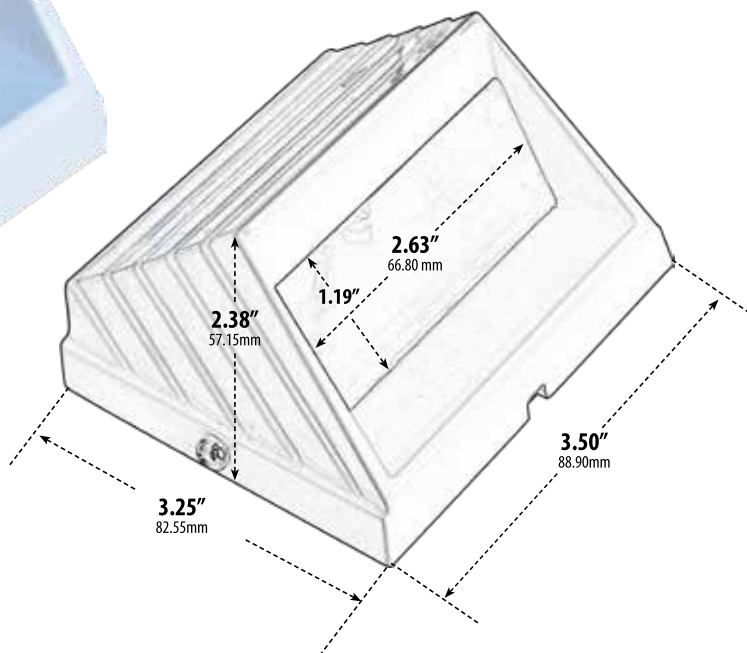

LV706

SURFACE MOUNT BRICK, STEP, WALL AND DECK LIGHT

- ▶ **Material:** Powder Coated Cast Aluminum
- ▶ **Lens:** Frosted, Heat Resistant, Tempered Glass
- ▶ **Lamp:** JC Bi-Pin Base (20W Maximum)

MODEL NUMBER	LAMP TYPE	ILLUMINANT TYPE	WATTS (W)	VOLTS (V)	LAMP(S) INCLUDED?
LV706	JC	HALOGEN	20	12	YES
LV-LED706	JC-LED	15 LEDs	2.5	12	YES

- ▶ **Available Color:** Black, White, Bronze, Verde Green
- ▶ **Connector Available:** P-CN01 (sold separately)
- ▶ **ETL Approved**

Overall Dimensions:
4.00"H x 7.25"W x 2.25"D

Weight: 1.00 lbs
Approximate Wire Length: 6"
Box Dimensions: 7.63"H x 4.38"W x 2.75"D
Lamp Included