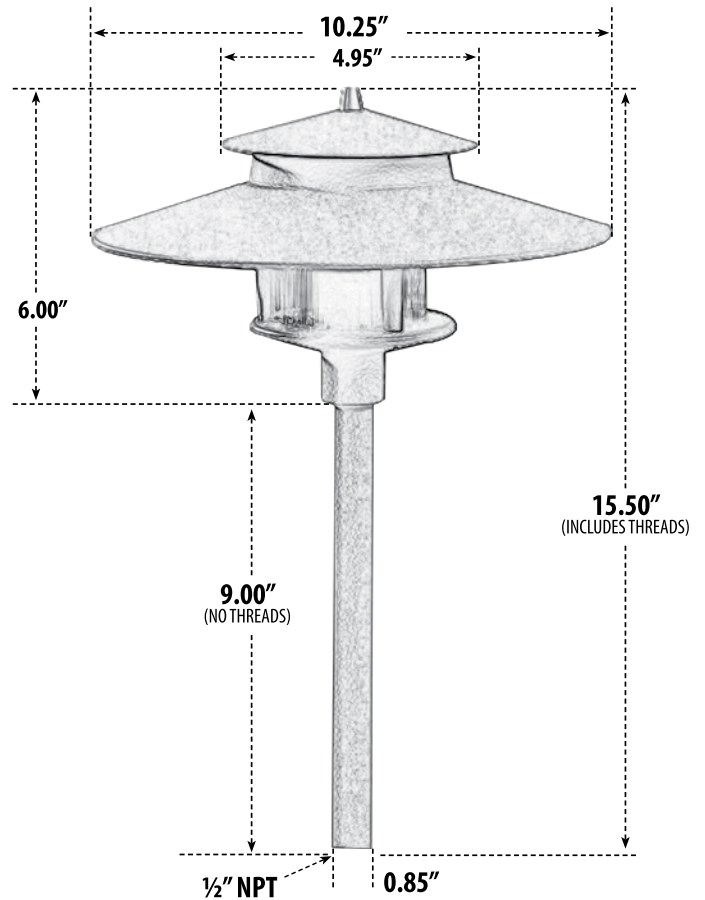

LV70

PATH, WALKWAY AND AREA LIGHT

- ▶ **Material:** Powder Coated Cast Aluminum
- ▶ **Lens:** White Reflector with Clear Plastic Diffuser
- ▶ **Lamp:** JC Bi-Pin Base (20W Maximum) Available in 30K or 64K (LED)

| MODEL NUMBER | LAMP TYPE | ILLUMINANT TYPE | WATTS (W) | VOLTS (V) | LAMP(S) INCLUDED? |
|--------------|-----------|-----------------|-----------|-----------|-------------------|
| LV70 | JC | HALOGEN | 20 | 12 | YES |
| LV-LED70 | JC-LED | LED | 2.5 | 12 | YES |

Pre-wired with UL Listed Direct Burial Wire/Cable

- ▶ **1/2" NPT**
- ▶ **Ground Spike Included for Installation**
- ▶ **Connector Available:** P-CN01 (sold separately)
- ▶ **Available Finish:** Bronze, Patina Green, Dark Sand
- ▶ **ETL Approved**

Overall Dimensions:
15.50"H x 10.25"W x 10.25"D

Maximum Height: 15.50"
Width: 10.25"
Maximum Depth: 10.25"

Weight: 2.20 lbs
Approximate Wire Length: 33"
Box Dimensions:
6.50"H x 10.25"W x 10.25"D

DABMAR
LIGHTING