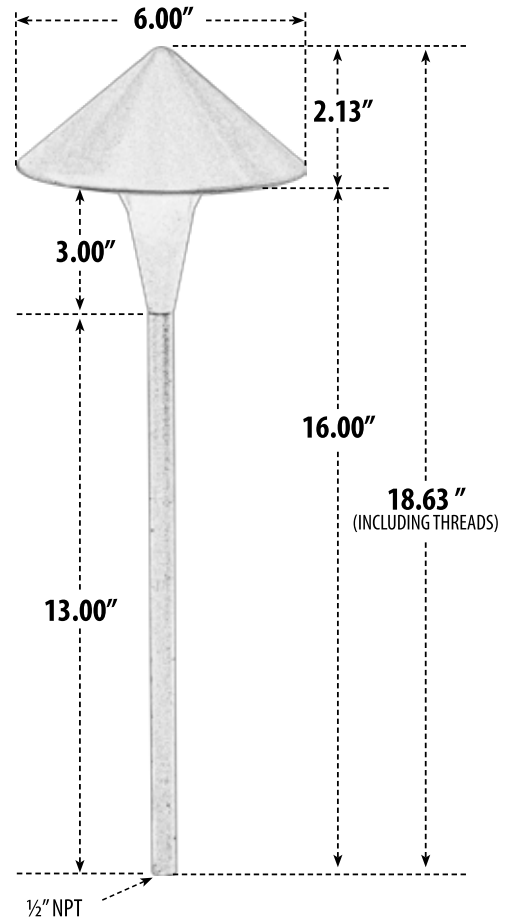

LV72

PATH, WALKWAY AND AREA LIGHT

- ▶ **Material:** Powder Coated Cast Aluminum
- ▶ **Lens:** White Reflector with Clear Plastic Diffuser
- ▶ **Lamp:** JC Bi-Pin Base (20W Maximum) Available in 30K or 64K (LED)

MODEL NUMBER	LAMP TYPE	ILLUMINANT TYPE	WATTS (W)	VOLTS (V)	LAMP(S) INCLUDED?
LV72	JC	HALOGEN	20	12	YES
LV-LED72	JC-LED	LED	2.5	12	YES

Pre-wired with UL Listed Direct Burial Wire/Cable

- ▶ 1/2" NPT
- ▶ **Ground Spike Included for Installation**
- ▶ **Connector Available:** P-CN01 (sold separately)
- ▶ **Available Finish:** Bronze, Patina Green, Dark Sand
- ▶ **ETL Approved**

Overall Dimensions:
18.63"H x 6.00"W x 6.00"D

Maximum Height: 18.63"
Width: 6.00"
Maximum Depth: 6.00"

Weight: 1.00 lbs
Approximate Wire Length: 25"
Box Dimensions:
19.25"H x 6.25"W x 6.25"D

DABMAR
LIGHTING