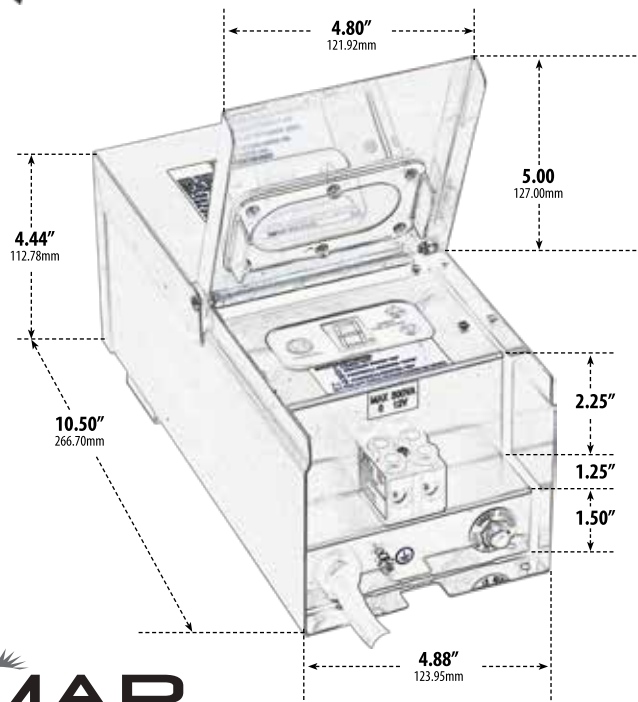

LVT300-SUB-SS

LOW VOLTAGE TRANSFORMER

- ▶ **Material:** Stainless Steel
- ▶ **Digital Photo Cell and Timer**
- ▶ **Wattage:** 300W
- ▶ **Primary Voltage:** 120V
- ▶ **Secondary Voltage:** 12V
- ▶ **Terminals:** One Taps (1 x 300W)
- ▶ **Wiring:** 6FT. Power Cord Included
- ▶ **Suitable Only for Outdoor Use**
- ▶ **Rated for Only Submersible Fixture Use**
- ▶ **Available Finish:** Polished Stainless Steel
- ▶ **Digital Timer/Replacement Photocell:** -PH-LVT
- ▶ **UL Listed**

Overall Dimensions:
10.50"H x 5.00"W x 4.44"D

Weight: 16.4 lbs
Approximate Wire Length: 31 "
Box Dimensions: 7.50"H x 13.00"W x 7.50"D

DABMAR
LIGHTING

DABMAR LIGHTING INCORPORATED

320 Graves Ave . Oxnard, CA 93030 . 805.604.9090 . f: 805.604.9050 . www.dabmar.com
4693 19th Street Ct E . Bradenton, FL 34203