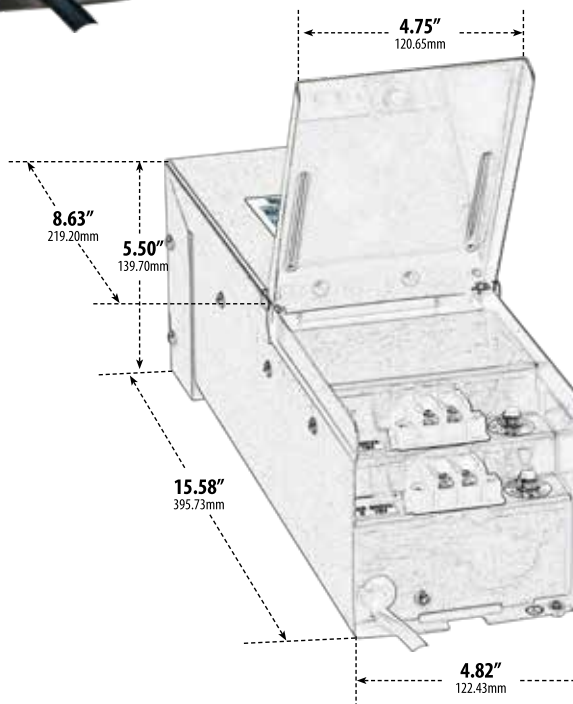

LVT500-A-SS

LOW VOLTAGE TRANSFORMER

- ▶ **Material:** Stainless Steel
- ▶ **No Photo Cell and No Timer**
- ▶ **Wattage:** 500W
- ▶ **Primary Voltage:** 120V
- ▶ **Secondary Voltage:** 12V
- ▶ **Terminals:** Two Taps (1 x 200W + 1 x 300W)
- ▶ **Wiring:** 6FT. Power Cord Included
- ▶ **Suitable for Indoor and Outdoor Use**
- ▶ **Available Finish:** Polished Stainless Steel
- ▶ **UL Listed**

Overall Dimensions:
15.58"H x 4.82"W x 5.50"D

Weight: 23.8 lbs
Approximate Wire Length: 72"
Box Dimensions: 8.00"H x 18.25"W x 8.00"D

DABMAR
L I G H T I N G

DABMAR LIGHTING INCORPORATED

320 Graves Ave . Oxnard, CA 93030 . 805.604.9090 . f: 805.604.9050 . www.dabmar.com
4693 19th Street Ct E . Bradenton, FL 34203