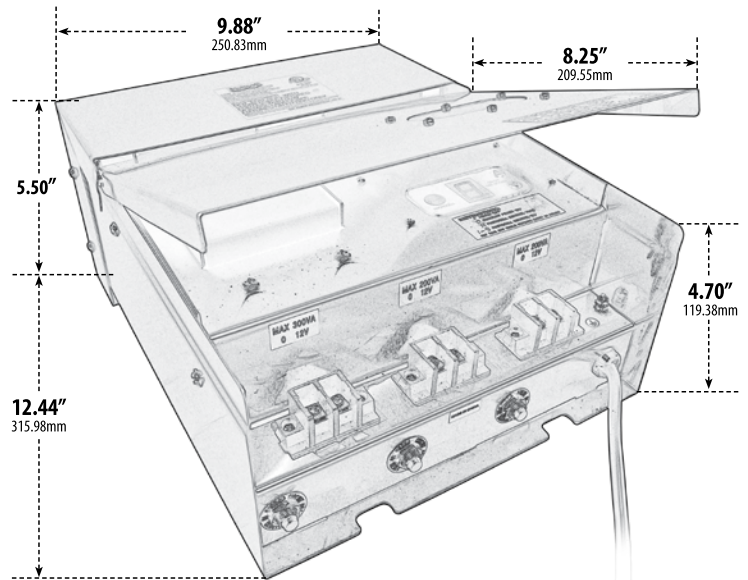

## LOW VOLTAGE TRANSFORMER

- ▶ **Material:** Stainless Steel
- ▶ **Digital Photo Cell and Timer**
- ▶ **Wattage:** 700W
- ▶ **Primary Voltage:** 120V
- ▶ **Secondary Voltage:** 12V
- ▶ **Terminals:** Three Taps (2 x 200W + 1 x 300W)
- ▶ **Wiring:** 6FT. Power Cord Included
- ▶ **Suitable Only for Outdoor Use**
- ▶ **Available Finish:** Polished Stainless Steel
- ▶ **Digital Timer/Replacement Photocell:** -PH-LVT
- ▶ **UL Listed**

Overall Dimensions: 12.44"H x 9.88"W x 5.50"D

Weight: 35 lbs

Approximate Wire Length: 72"

Box Dimensions: 8.13"H x 15.25"W x 13.00"D

**DABMAR**  
L I G H T I N G

DABMAR LIGHTING INCORPORATED

320 Graves Ave . Oxnard, CA 93030 . 805.604.9090 . f: 805.604.9050 . www.dabmar.com