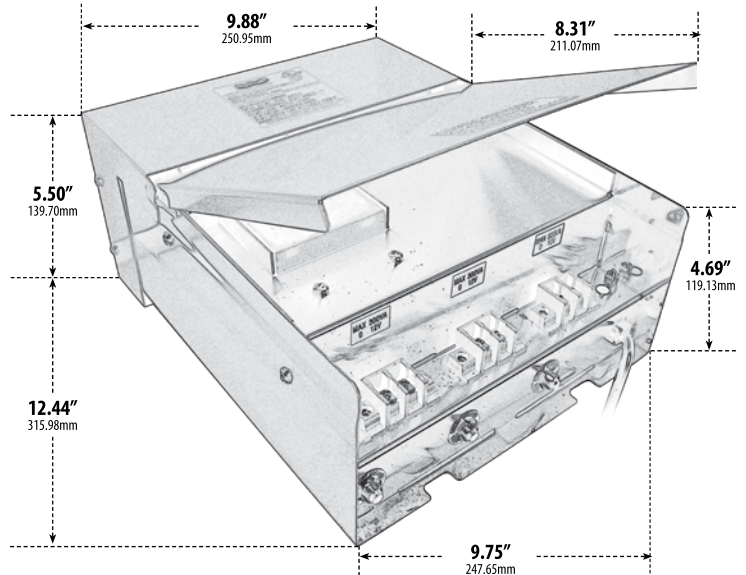

## LOW VOLTAGE TRANSFORMER

- ▶ **Material:** Stainless Steel
- ▶ **No Photo Cell and No Timer**
- ▶ **Wattage:** 900W
- ▶ **Primary Voltage:** 120V
- ▶ **Secondary Voltage:** 12V
- ▶ **Terminals:** Three Taps (3 x 300W)
- ▶ **Wiring:** 6FT. Power Cord Included
- ▶ **Suitable for Indoor and Outdoor Use**
- ▶ **Available Finish:** Polished Stainless Steel
- ▶ **UL Listed**

Overall Dimensions: 12.44"H x 9.88"W x 5.50"D

Weight: 37.8 lbs

Approximate Wire Length: 72"

Box Dimensions: 8.13"H x 15.50"W x 12.50"D

**DABMAR**  
LIGHTING

DABMAR LIGHTING INCORPORATED

320 Graves Ave . Oxnard, CA 93030 . 805.604.9090 . f: 805.604.9050 . www.dabmar.com