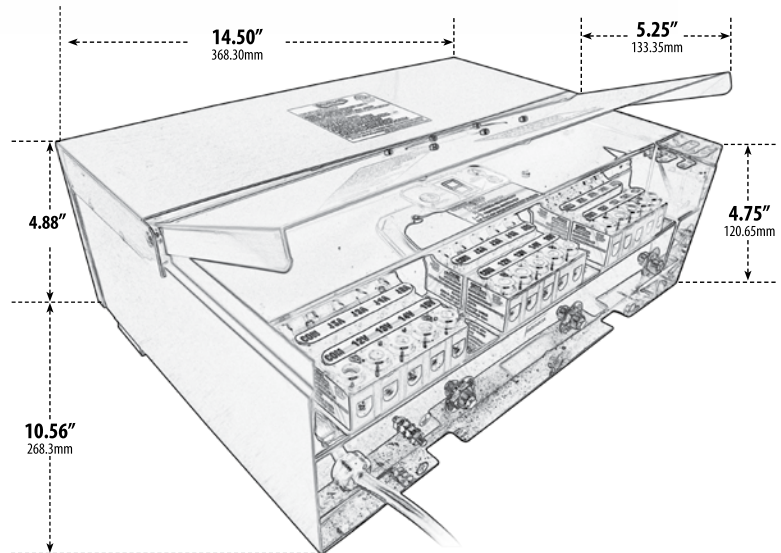

LVT900-MT-SS

LOW VOLTAGE MULTI-TAP TRANSFORMER

- ▶ **Material:** Stainless Steel
- ▶ **Digital Photo Cell and Timer**
- ▶ **Wattage:** 900W
- ▶ **Primary Voltage:** 120V
- ▶ **Secondary Voltage:** 12V, 13V, 14V, 15V
- ▶ **Terminals:** Three Taps (3 x 300W)
- ▶ **Wiring:** 6FT. Power Cord Included
- ▶ **Suitable Only for Outdoor Use**
- ▶ **Available Finish:** Polished Stainless Steel
- ▶ **Digital Timer/Replacement Photocell:** -PH-LVT
- ▶ **UL Listed**

Overall Dimensions: 10.56"H x 14.50"W x 4.88"D

Weight: 45.2 lbs

Approximate Wire Length: 72"

Box Dimensions: 13.25"H x 17.00"W x 8.25"D

DABMAR
LIGHTING

DABMAR LIGHTING INCORPORATED

320 Graves Ave . Oxnard, CA 93030 . 805.604.9090 . f: 805.604.9050 . www.dabmar.com