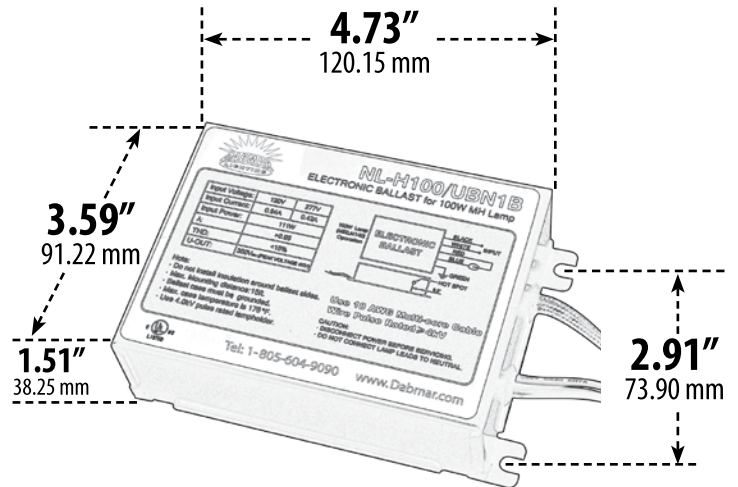

B-H35/120/BN1A - B-150/UBN-1B

MH ELECTRONIC BALLAST

MODEL NUMBER	LAMP TYPE	ILLUMINANT TYPE	WATTS (W)	VOLTS (V)
B-H35/120/BN1A	HID	MH	35	120
B-H50/UBN-1B	HID	MH	50	120-277
B-H70/UBN-1B	HID	MH	70	120-277
B-H70-100/UBN1B	HID	MH	70-100	120-277
B-H100/UBN-1B	HID	MH	100	120-277
B-H150/UBN-1B	HID	MH	150	120-277

UL Listed

FOR USE ONLY WITH DUAL-ARC LAMPS

HID-Specific Ballast:

Extends the life of the light source, enhances system efficiency and eliminates strobe/flash.

Weight: 1.49lbs

DABMAR
LIGHTING

DABMAR LIGHTING INCORPORATED