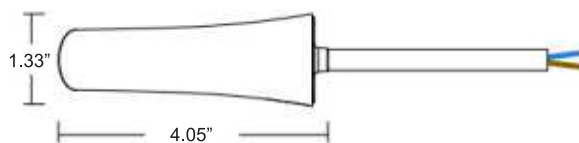

P-RE-RGBW

RANGE EXTENDER FOR RGBW REMOTE

Box Dimension:
2.42"D x 1.45"W x 5.07"H
Weight: 1.76oz
Approximate Wire Length: 21 "

Working Voltage: 100-240V~ 50/60Hz
Standby Power Consumption: 0.2W
RF: 2.4GHz
Transmission Distance: 30m
Transmitting Power: 6dBm
IP Rate: IP67
Working Temperature: -20~45°C