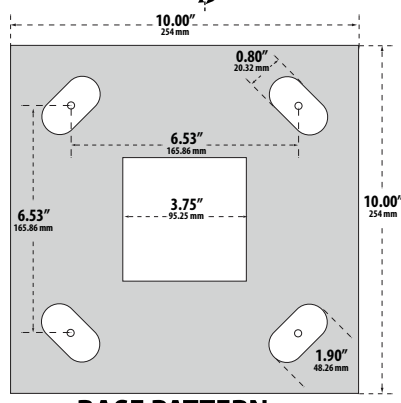

## SURFACE MOUNTED POST

ALL POLES AND POSTS ARE POWDER COATED

MODEL NUMBER	POLE HEIGHT	POLE DIAMETER	POLE MATERIAL	AVAILABLE FINISH
PT-20SQ	20'	4" x 4"	Galvanized Steel	B, BZ

DABMAR LIGHTING INCORPORATED