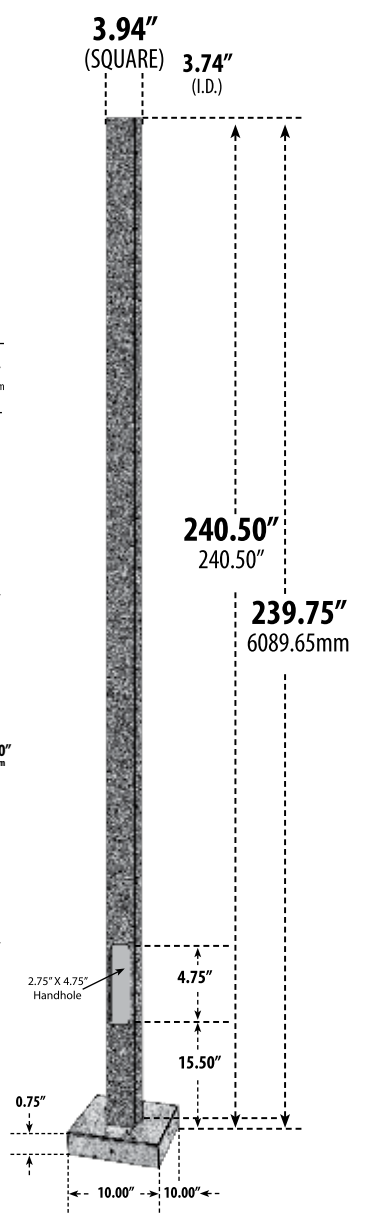

# PT-20SQ (NEW)

## SURFACE MOUNTED POST

ALL POLES AND POSTS ARE POWDER COATED

MODEL NUMBER	POLE HEIGHT	POLE DIAMETER	POLE MATERIAL	AVAILABLE FINISH
PT-20SQ	20'	4" x 4"	Galvanized Steel	B, BZ

DABMAR LIGHTING INCORPORATED