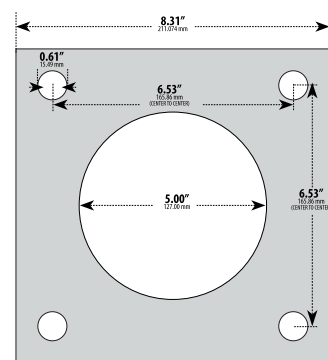

## SURFACE MOUNTED POST

ALL POLES AND POSTS ARE POWDER COATED

MODEL NUMBER	POLE HEIGHT	POLE DIAMETER	POLE MATERIAL	AVAILABLE FINISH
PT-20SQ	20'	4" x 4"	Galvanized Steel	B, BZ

DABMAR LIGHTING INCORPORATED