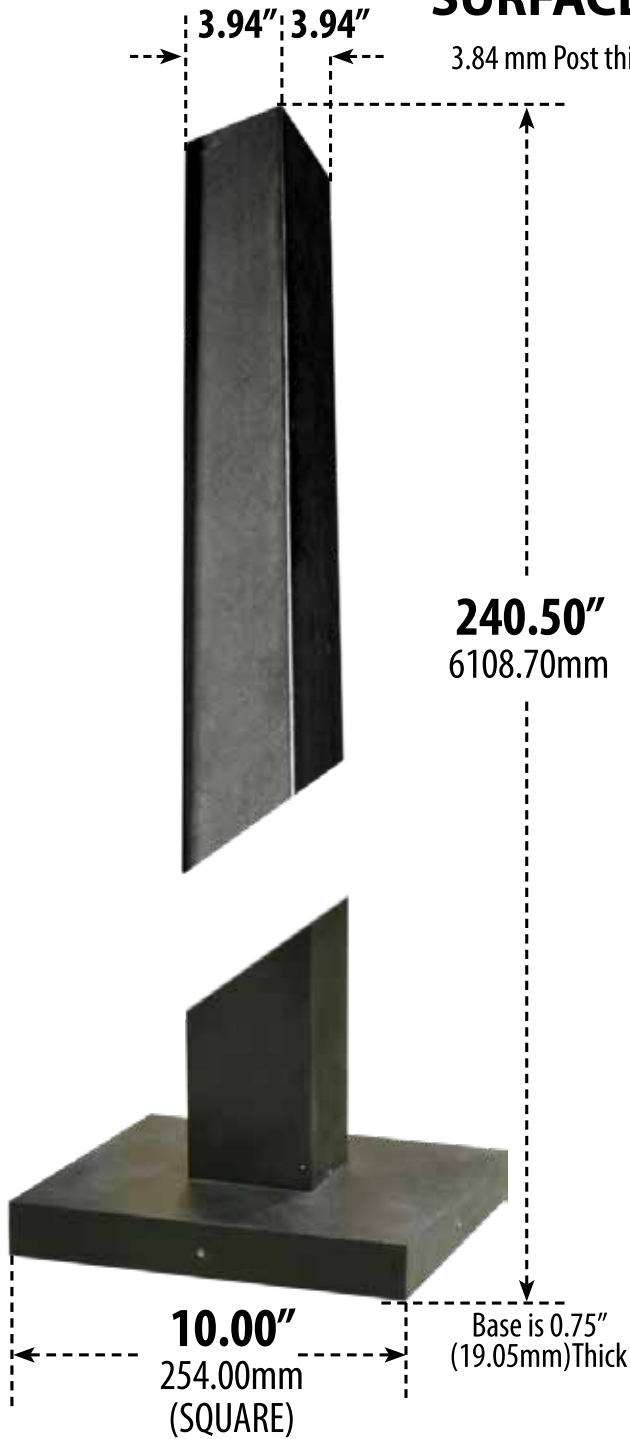

# PT-20SQ (NEW)

## SURFACE MOUNTED POST

ALL POLES AND POSTS ARE POWDER COATED

MODEL NUMBER	POLE HEIGHT	POLE DIAMETER	POLE MATERIAL	AVAILABLE FINISH
PT-20SQ	20'	4" x 4"	Galvanized Steel	B, BZ

DABMAR LIGHTING INCORPORATED