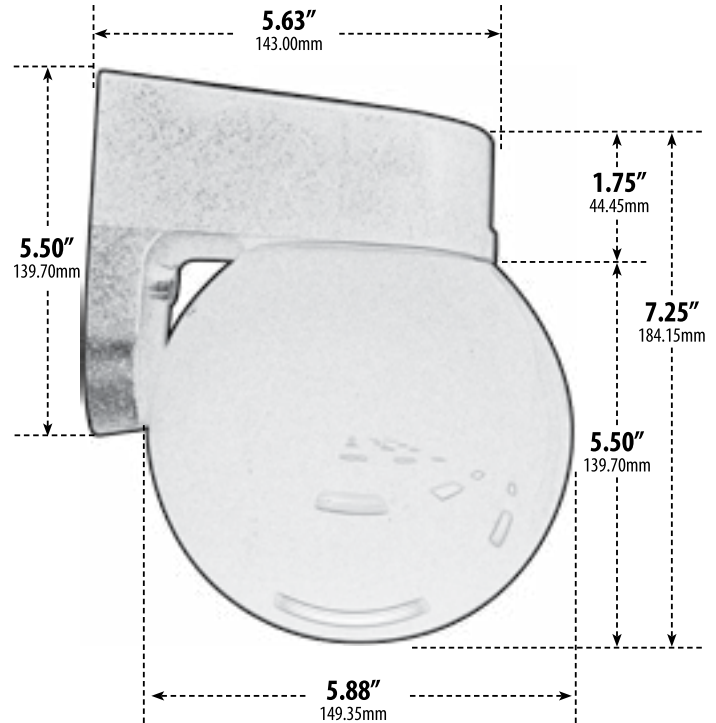

W2200

SURFACE MOUNTED WALL FIXTURE

- ▶ **Material:** Polycarbonate
- ▶ **Lens:** White, Heat Resistant, Round, Polycarbonate Globe
- ▶ **Available Finish:** Black, White
- ▶ **ETL Approved**

MODEL NUMBER	LAMP TYPE	ILLUMINANT TYPE	WATTS (W)	VOLTS (V)	LAMP(S) INCLUDED?
W2200	A-Type	Incandescent	60	120	NO
W2200-LED9	GU24-LED	LED	9	120	YES
W2200-LED12	G24-LED	LED	12	120-277	YES
W2300	PL5	Fluorescent	5	120	YES
W2400	PL7	Fluorescent	7	120	YES
W2500	PLQ9	Fluorescent	9	120	YES
W2601	S13-GU24	Fluorescent	13	120	YES

Replacement White Globe: P-GLB-506 (sold separately)

Photo Control Option Available (sold separately)

LED Available in Warm or Cool White

Overall Dimensions:
5.88"W x 7.25"H x 5.63"D

Maximum Height: 7.25"
Width: 5.88"
Maximum Depth: 5.63"

Weight: 0.6 lbs
Approximate Wire Length: 8.00"
Box Dimensions: 7.13"W x 7.38"H x 6.38"D

DABMAR
LIGHTING

DABMAR LIGHTING INCORPORATED

320 Graves Ave . Oxnard, CA 93030 . 805.604.9090 . f: 805.604.9050 . www.dabmar.com