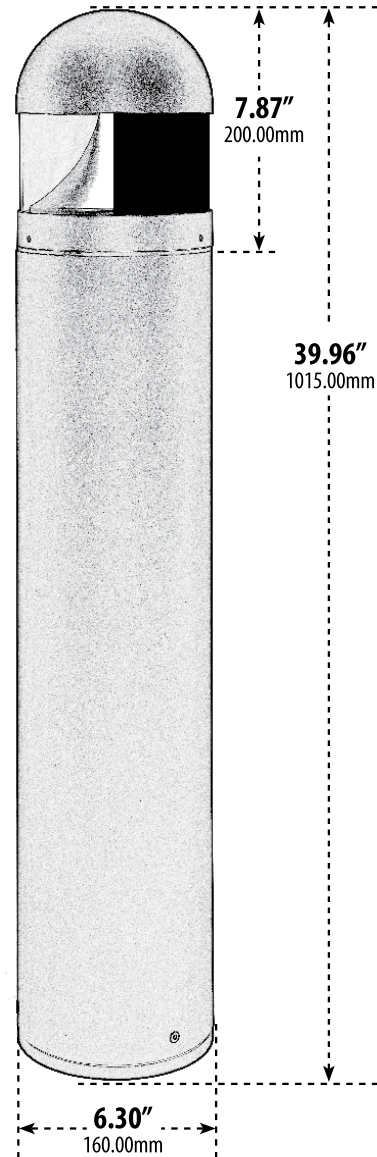

D830-LB20-AMB

PATH, WALKWAY, DRIVEWAY and ENTRANCE AREA BOLLARD

**D830-LED20-AMB Head
for Amber Lens**

**D830-LED20-AMB Half Black Lens
(180 Degree)**

ANCHOR BOLT

TEMPLATE

- ▶ **Material:** Powder Coated Cast Aluminum
- ▶ **Lens:** Half Black, Heat Resistant, PC Diffuser
- ▶ **Available Finish:** Black
- ▶ **Lamp:** *Amber LED Board*
- ▶ **Color Temperature:** 1200-1300K
- ▶ **ETL Approved**

Overall Dimensions:
6.30"W x 39.96"H x 6.30"D

Maximum Height: 39.96"
Width: 6.30"
Maximum Depth: 6.30"

Weight: 10 lbs 8oz (FIXTURE), 12lbs 6oz (wBOX)
Box Dimensions: 40.00"L x 6.75"W x 6.75"H

Model Number	Illuminant Type	Base Type	Wattage (W)	Volatage (V)	Color Temp.	Lamp(s) Included
D830-LB20-AMB	LED	LED Board	20W	120V-277V	Amber	Yes