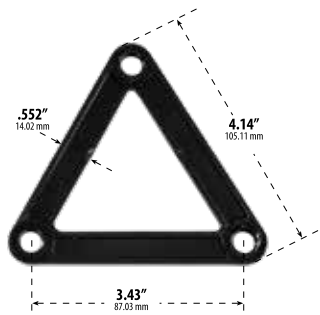

D830-LB20-AMB

PATH, WALKWAY, DRIVEWAY and ENTRANCE AREA BOLLARD

**D830-LED20-AMB Head
for Amber Lens**

**D830-LED20-AMB Half Black Lens
(180 Degree)**

ANCHOR BOLT

TEMPLATE

- ▶ **Material:** Powder Coated Cast Aluminum
- ▶ **Lens:** Half Black, Heat Resistant, PC Diffuser
- ▶ **Available Finish:** Black
- ▶ **Lamp:** *Amber LED Board*
- ▶ **Color Temperature:** 1200-1300K
- ▶ **ETL Approved**

Overall Dimensions:
6.30"W x 39.96"H x 6.30"D

Maximum Height: 39.96"
Width: 6.30"
Maximum Depth: 6.30"

Weight: 10 lbs 8oz (FIXTURE), 12lbs 6oz (wBOX)
Box Dimensions: 40.00"L x 6.75"W x 6.75"H

Model Number	Illuminant Type	Base Type	Wattage (W)	Volatage (V)	Color Temp.	Lamp(s) Included
D830-LB20-AMB	LED	LED Board	20W	120V-277V	Amber	Yes