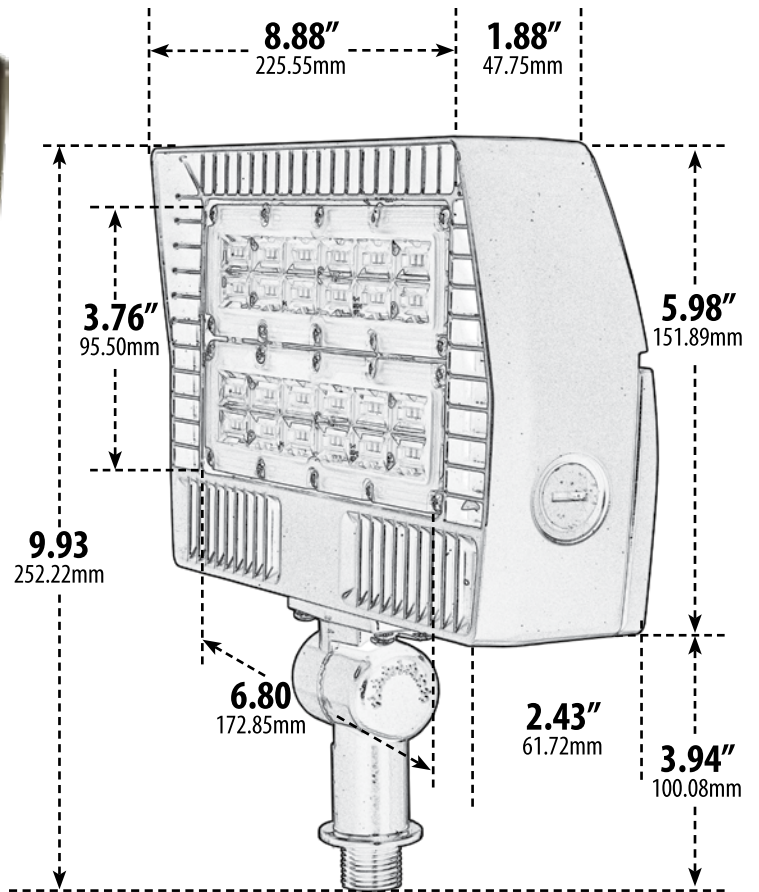

DF-LED5750

LED SLIM FLOOD LIGHT

- ▶ **Material:** Powder Coated Cast Aluminum
- ▶ **Lens:** Clear, Heat Resistant, Polycarbonate Lens
- ▶ **Lamp:** SMD LED
- ▶ **Lamp Color:** White
- ▶ **Color Temperature:** 5000K
- ▶ **Lumens:** 5500Lm

MODEL NUMBER	LAMP TYPE	ILLUMINANT TYPE	WATTS (W)	VOLTS (V)	LAMP(S) INCLUDED?
DF-LED5750	LED SMD	LED	50	120-277	YES

- ▶ **1/2" NPS Threaded Locking Swivel Arm**
- ▶ **Available Color:** Bronze
- ▶ **UL Listed and DLC Approved**

Overall Dimensions:
10.75"H x 9.00"W x 1.69"D

Weight: 4.50 lbs
Approximate Wire Length: 3.00"
Box Dimensions:
10.25"L x 3.13"W x 10.25"H

PHOTOMETRIC BEAMANGLE (H-V) 100°-60°

DABMAR
LIGHTING

DABMAR LIGHTING INCORPORATED