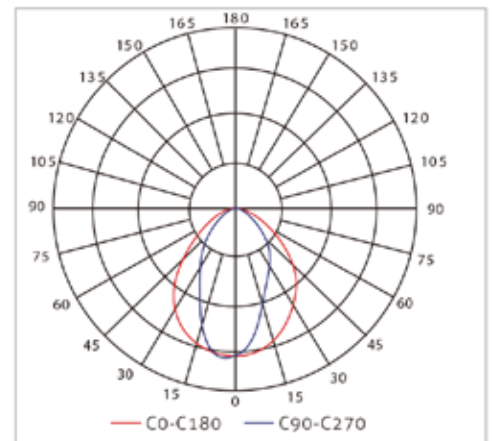

DF-LED5750

LED SLIM FLOOD LIGHT

- ▶ **Material:** Powder Coated Cast Aluminum
- ▶ **Lens:** Clear, Heat Resistant, Polycarbonate Lens
- ▶ **Lamp:** SMD LED
- ▶ **Lamp Color:** White
- ▶ **Color Temperature:** 5000K
- ▶ **Lumens:** 5500Lm

MODEL NUMBER	LAMP TYPE	ILLUMINANT TYPE	WATTS (W)	VOLTS (V)	LAMP(S) INCLUDED?
DF-LED5750	LED SMD	LED	50	120-277	YES

- ▶ **1/2" NPS Threaded Locking Swivel Arm**
- ▶ **Available Color:** Bronze
- ▶ **UL Listed and DLC Approved**

Overall Dimensions:
10.75"H x 9.00"W x 1.69"D

Weight: 4.50 lbs
Approximate Wire Length: 3.00"
Box Dimensions:
10.25"L x 3.13"W x 10.25"H

PHOTOMETRIC BEAMANGLE (H-V) 100°-60°

DABMAR
LIGHTING

DABMAR LIGHTING INCORPORATED