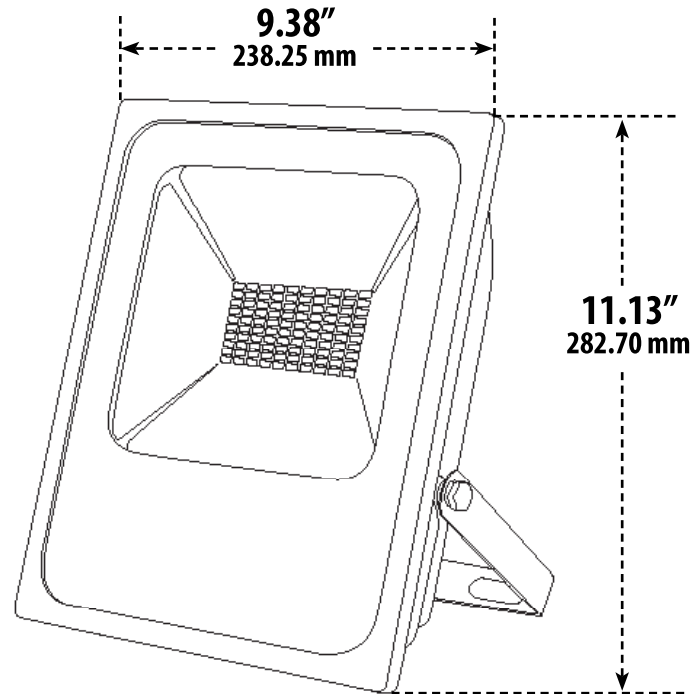

DF-LED5959

SLIM LED FLOOD LIGHT

- ▶ **Material:** Powder Coated Cast Aluminum
- ▶ **Lens:** Clear, Heat Resistant, Tempered Glass
- ▶ **Lamp:** SMD LED
- ▶ **Color Temperature:** 6500K
- ▶ **Lumens:** 4500Lm

MODEL NUMBER	LAMP TYPE	ILLUMINANT TYPE	WATTS (W)	VOLTS (V)	LAMP(S) INCLUDED?
DF-LED5959	SMD LED	LED	50	85-265	YES

- ▶ **Adjustable U-Shaped Bracket**
- ▶ **Available Color:** Black, Verde Green
- ▶ **ETL Approval Pending**

Overall Dimensions:
9.38"H x 11.13"W x 6.13"D

Weight: 3lbs 10oz
Approximate Wire Length: 11"
Box Dimensions:
13.00"H x 9.63"W x 2.50"D
Weight wBox: 3lbs 14oz

DABMAR
LIGHTING

DABMAR LIGHTING INCORPORATED

320 Graves Ave . Oxnard, CA 93030 . 805.604.9090 . f: 805.604.9050 . www.dabmar.com