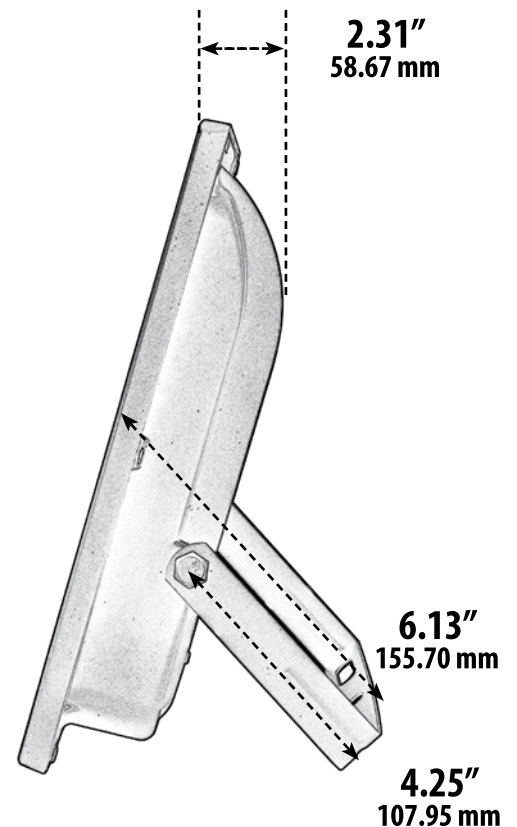

DF-LED5959

SLIM LED FLOOD LIGHT

- ▶ **Material:** Powder Coated Cast Aluminum
- ▶ **Lens:** Clear, Heat Resistant, Tempered Glass
- ▶ **Lamp:** SMD LED
- ▶ **Color Temperature:** 6500K
- ▶ **Lumens:** 4500Lm

MODEL NUMBER	LAMP TYPE	ILLUMINANT TYPE	WATTS (W)	VOLTS (V)	LAMP(S) INCLUDED?
DF-LED5959	SMD LED	LED	50	85-265	YES

- ▶ **Adjustable U-Shaped Bracket**
- ▶ **Available Color:** Black, Verde Green
- ▶ **ETL Approval Pending**

Overall Dimensions:
9.38"H x 11.13"W x 6.13"D

Weight: 3lbs 10oz
Approximate Wire Length: 11"
Box Dimensions:
13.00"H x 9.63"W x 2.50"D
Weight wBox: 3lbs 14oz

DABMAR
LIGHTING

DABMAR LIGHTING INCORPORATED

320 Graves Ave . Oxnard, CA 93030 . 805.604.9090 . f: 805.604.9050 . www.dabmar.com