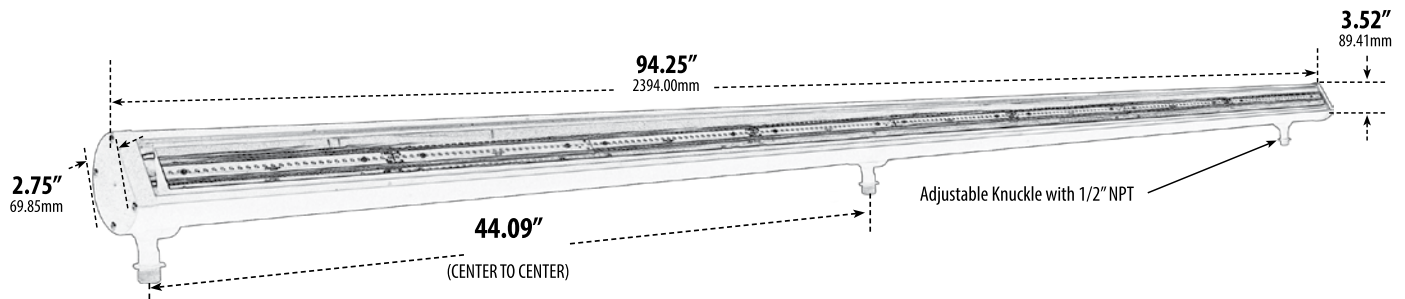

DF-LED9408

LED LINEAR FLOOD & SIGN LIGHT

DF-LED9408

MODEL NUMBER	LAMP TYPE	ILLUMINANT TYPE	WATTS (W)	VOLTS (V)	LAMP(S) INCLUDED?
DF-LED9408	LED BOARD	224 LEDS	72	120	YES

Overall Dimensions:
3.52"H x 94.25"W x 2.75"D

Weight: 18.1 lbs
Box Dimensions: 0.00"H x 0.00"W x 0.00"D

- ▶ **Material:** Powder Coated Cast Aluminum
- ▶ **Lens:** Clear, Heat Resistant, Tempered Glass
- ▶ **Lamp:** Integral LED Circuit Board
- ▶ **Color Temperature:** 2700K or 5000K
- ▶ **Lumens:** 6768Lm
- ▶ **Available Finish:** Black, Bronze, White, Verde Green
- ▶ **Adjustable Knuckles with 1/2" NPT**
- ▶ **Ground Mounting Spikes:** LV-S6 (sold separately)
- ▶ **Lamp Life:** 50,000 Hours
- ▶ **UL Listed**
- ▶ **Operating Temperature:** -4 to 122 degrees